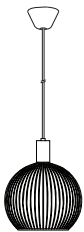

design[®]
for the
people

nordlux

Aver 30

Height (cm): 35
Shade diameter (cm): 30

Aver 30

Item number: 84243003 Black
EAN: 5701581337183

Packaging unit 2
Material: Metal
IP20, Class 2 (Double isolated), 230V
Cord: 300 cm, Black textile cable
Can the cable be replaced? No
E27, Max. 60W, Light source not included

Area: Indoor
Energy class A++ - D

AVER is a pendant light that breaks with tradition. With its visible light bulb behind the curved metal threads, AVER delivers both beautiful light and fascinating shadow play. The design is simple, aesthetic, and supported by the metal's inherent strength. It results in a strong visual design experience – a pendant light that produces a unique ambiance and beautiful shadow play to the space. Design by Carlo Volf.