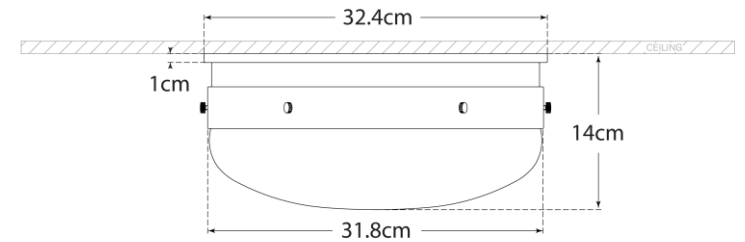

SPEC SHEET

Hicks Small Flush Mount

Item # TOB 4063PN-WG-EU

Designer: Thomas O'Brien

Height: 14cm

Width: 33cm

Finishes: AN, BZ/HAB, HAB, PN

Glass Options: WG

Socket: 2 - E27

Wattage: 2 - 60 A

Front View

Bottom View