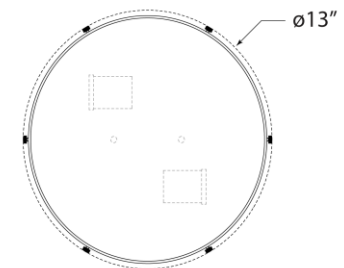

SPEC SHEET

Hicks Small Flush Mount

Item # TOB 4063PN-WG-EU

Designer: Thomas O'Brien

Height: 14cm

Width: 33cm

Finishes: AN, BZ/HAB, HAB, PN

Glass Options: WG

Socket: 2 - E27

Wattage: 2 - 60 A

Front View

Bottom View