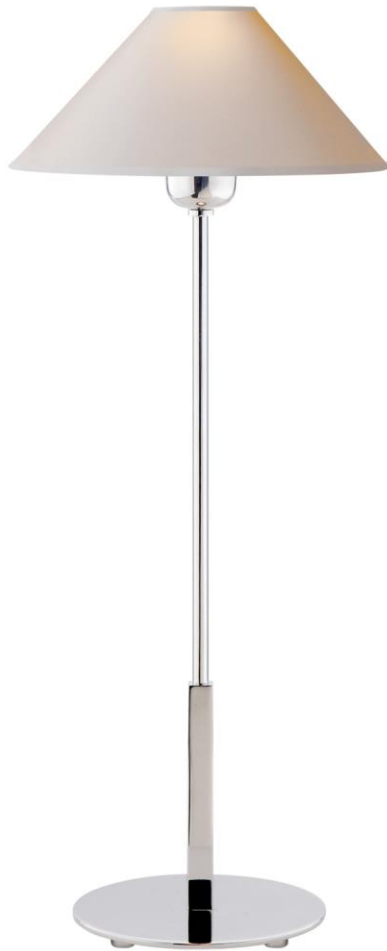

SPEC SHEET

Hackney Table Lamp

Item # SP 3022PN-NP-EU

Designer: J. Randall Powers

Height: 58.5cm

Width: 29.9cm

Base: 15.3cm Round

Finishes: BZ, HAB, PN

Shade Treatments: NP

Shade Details: 7.7cm x 29.9cm x 17.8cm Round

Socket: E27

Wattage: 60 C

IP Rating: IP20