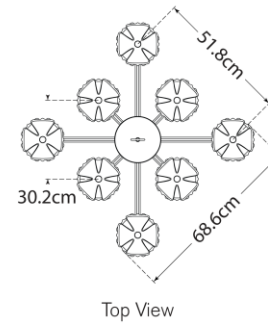

SPEC SHEET

Alberto Medium Two Tier Chandelier

Item # JN 5005PW-EU

Designer: Julie Neill

Height: 109.2cm

Width: 85.1cm

Canopy: 14cm Round

Finishes: AGL, BSL, PW

Socket: 8 - E14

Wattage: 8 - 60 G

IP Rating: IP20

Top View