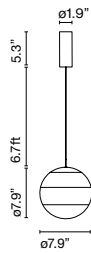

Dipping Light

Jordi Canudas

marset

Dipping Light 13

Dipping Light 20

Dipping Light 30

Dipping Light 13

LED SMD 6W 350mA 2700K CRI90
Light source - 500lm
(included)

Dipping Light 20

LED SMD 6W 350mA 2700K CRI90
Light source - 500lm
(included)

Dipping Light 30

LED SMD 11.5W 700mA 2700K CRI90
Light source - 1019lm
(included)

Black electrical cord

Hand-blown glass lamp in glossy white with different layers of paint. A polycarbonate cover at the top rounds out the spherical shape.