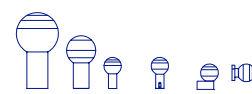

- Off white
- Blue
- Green
- Ambar
- Pink
- Black

* Under approval process.

Dry locations only

Watch video
info@marset.com
www.marset.com

Range

The new suspension Dipping Light gets rid of everything to keep only the essential, with colour taking centre stage. When using several lamps to make a composition, the visual effect is mesmerising. This new version comes in three sizes, with 13.5, 20 and 30 cm diameters.