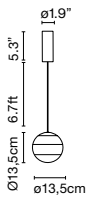

Dipping Light 13