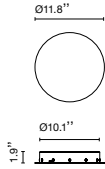

Canopy 50W/ Circular