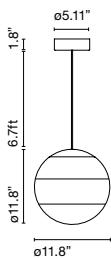

Dipping Light 30

Dipping Light 13

LED SMD 6W 350mA 2700K CRI90
Light source - 500lm
(included)

Dipping Light 20

LED SMD 6W 350mA 2700K CRI90
Light source - 500lm
(included)

Dipping Light 30

LED SMD 11.5W 700mA 2700K CRI90
Light source - 1019lm
(included)

Black electrical cord

Hand-blown glass lamp in glossy white with different layers of paint. A polycarbonate cover at the top rounds out the spherical shape.

- Off white
- Blue
- Green
- Ambar
- Pink
- Black

* Under approval process.

Dry locations only

Watch video
info@marset.com
www.marset.com