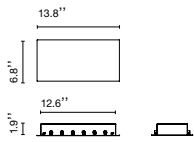

For mounted canopy installation

Take into account the total power in watts, the power of the driver, and the wire entry points of the canopy. The total wattage of the selected lamps elements cannot exceed the max wattage of the canopy's driver. Therefore, you must choose your canopy/driver by the power required. Finally, the number of lamps installed in a single canopy cannot exceed the number of wire entry points of that canopy.

Canopy 50W/ Rectangular