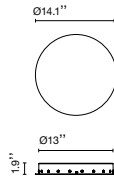

- Off white
- Blue
- Green
- Ambar
- Pink
- Black

* Under approval process.

Dry locations only

Watch video
info@marset.com
www.marset.com

Range

The new suspension Dipping Light gets rid of everything to keep only the essential, with colour taking centre stage. When using several lamps to make a composition, the visual effect is mesmerising. This new version comes in three sizes, with 13.5, 20 and 30 cm diameters.

For mounted canopy installation

Take into account the total power in watts, the power of the driver, and the wire entry points of the canopy. The total wattage of the selected lamps elements cannot exceed the max wattage of the canopy's driver. Therefore, you must choose your canopy/driver by the power required. Finally, the number of lamps installed in a single canopy cannot exceed the number of wire entry points of that canopy.

Canopy 50W/ Rectangular

Canopy 50W/ Circular

Canopy 100W/ Circular

Power

- Dipping light 13 5.2W
- Dipping light 20 5.2W
- Dipping light 30 9.9W

Wire entry points

- Florón 50W/ Rectangular 9
- Florón 50W/ Circular 9
- Florón 100W/ Circular 19