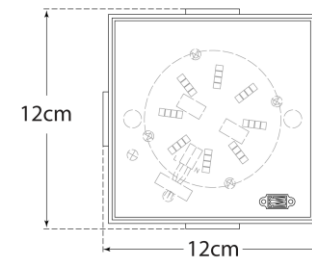

SPEC SHEET

Covet Petite Flush Mount

Item # KW 4112BZ-ALB-EU

Designer: Kelly Wearstler

Height: 11.4cm

Width: 12.1cm

Canopy: 11.4cm Square

Finishes: AB, BZ, PN

Shade Treatments: ALB

Socket: Dedicated LED

Wattage: 13w (1300lm)

Side View

Top View