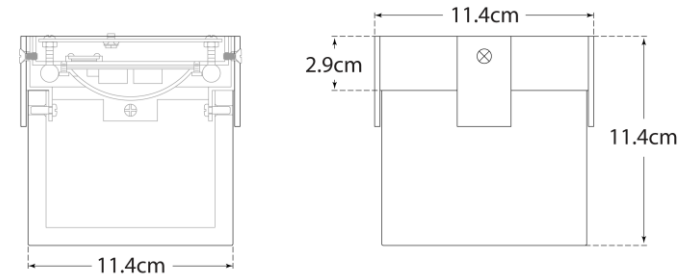

SPEC SHEET

Covet Petite Flush Mount

Item # KW 4112BZ-ALB-EU

Designer: Kelly Wearstler

Height: 11.4cm

Width: 12.1cm

Canopy: 11.4cm Square

Finishes: AB, BZ, PN

Shade Treatments: ALB

Socket: Dedicated LED

Wattage: 13w (1300lm)

Side View

Top View