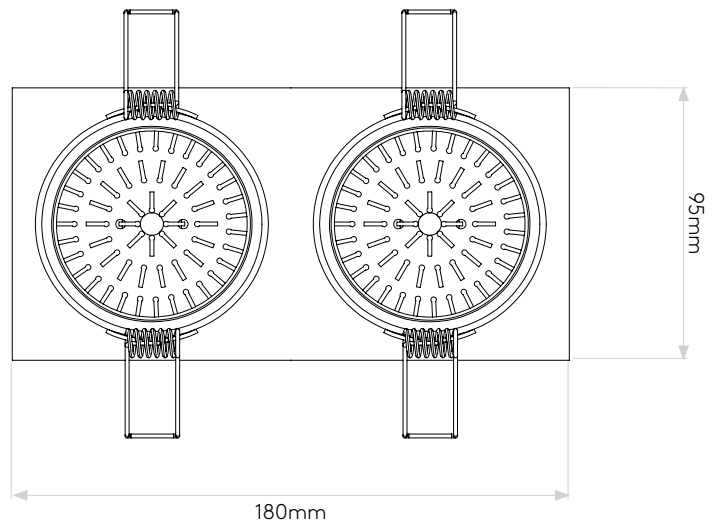

APRILIA TWIN ADJ

astro

GENERAL

CLASS:	CE (Class 3)
IP RATING:	IP21
BATHROOM ZONE:	Zone 3
VOLTAGE:	Constant Current 350mA
INSTALLATION ORIENTATION:	Ceiling mount
MAIN MATERIAL:	Metal - Aluminium
DIMENSIONS:	H: 180mm W: 95mm D: 69mm
CUT OUT HOLE:	L: 165mm W: 85mm
RECESS DEPTH:	Not applicable
FIRE RATING:	Not applicable
CABLE LENGTH:	450mm
GROSS WEIGHT:	0.67Kg

LAMP

LIGHT SOURCE:	COB LED
MAXIMUM WATTAGE:	2 X 6.1W
LAMP INCLUDED:	Yes (Integral)
MAXIMUM LAMP LENGTH:	Not applicable
LUMINOUS FLUX:	1206.1 lm
COLOUR TEMP:	3000K
CRI:	80
R9:	13.0
MACADAM ELLIPSE:	3-Step
TILT ADJUSTABLE ANGLE:	35°
ROTATION ADJUSTABLE ANGLE:	360°
AVERAGE LIFESPAN:	36,300hrs
L70:	To be advised
BEAM ANGLE:	35.95°

ADDITIONAL INFORMATION

SHADE INCLUDED	Not applicable
SHADE MATERIAL	Not applicable

CODE: 5749
SKU: 1256019
FINISH: MATT WHITE

Please note that some dimensions may vary slightly due to manufacturing tolerances, this includes cable entry and fixing holes

Veuillez noter que certaines dimensions peuvent varier légèrement en raison des tolérances de fabrication, y compris l'entrée de câble et les trous de fixation.

Bitte beachten Sie, dass die Maße Fertigungstoleranzen unterliegen und daher in geringem Umfang von der angegebenen Größe abweichen können. Dies gilt auch für Kabeingänge und Befestigungslöcher.