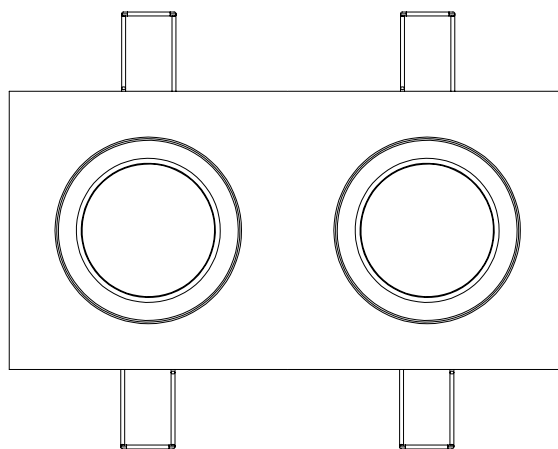

APRILIA TWIN ADJ

astro

GENERAL

CLASS:	CE (Class 3)
IP RATING:	IP21
BATHROOM ZONE:	Zone 3
VOLTAGE:	Constant Current 350mA
INSTALLATION ORIENTATION:	Ceiling mount
MAIN MATERIAL:	Metal - Aluminium
DIMENSIONS:	H: 180mm W: 95mm D: 69mm
CUT OUT HOLE:	L: 165mm W: 85mm
RECESS DEPTH:	Not applicable
FIRE RATING:	Not applicable
CABLE LENGTH:	450mm
GROSS WEIGHT:	0.67Kg

LAMP

LIGHT SOURCE:	COB LED
MAXIMUM WATTAGE:	2 X 6.1W
LAMP INCLUDED:	Yes (Integral)
MAXIMUM LAMP LENGTH:	Not applicable
LUMINOUS FLUX:	1206.1 lm
COLOUR TEMP:	3000K
CRI:	80
R9:	13.0
MACADAM ELLIPSE:	3-Step
TILT ADJUSTABLE ANGLE:	35°
ROTATION ADJUSTABLE ANGLE:	360°
AVERAGE LIFESPAN:	36,300hrs
L70:	To be advised
BEAM ANGLE:	35.95°

ADDITIONAL INFORMATION

SHADE INCLUDED	Not applicable
SHADE MATERIAL	Not applicable

CODE: 5749
SKU: 1256019
FINISH: MATT WHITE

Please note that some dimensions may vary slightly due to manufacturing tolerances, this includes cable entry and fixing holes