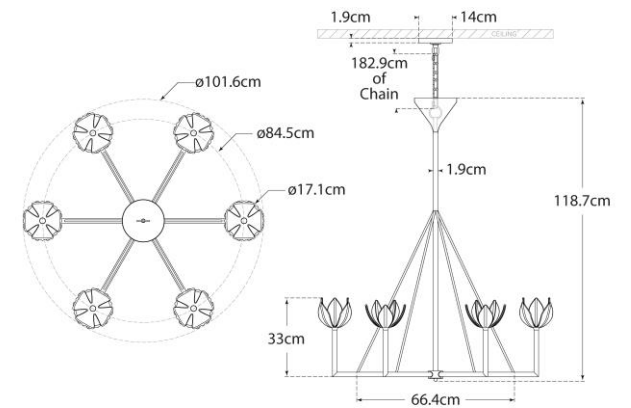

## Alberto Large Single Tier Chandelier

Item # JN 5004AGL-EU

Designer: Julie Neill

Height: 118.7cm

Width: 101.6cm

Canopy: 14cm Round

Finishes: AGL, BSL, PW

Socket: 6 - E14

Wattage: 6 - 60 G

Top View

Front View