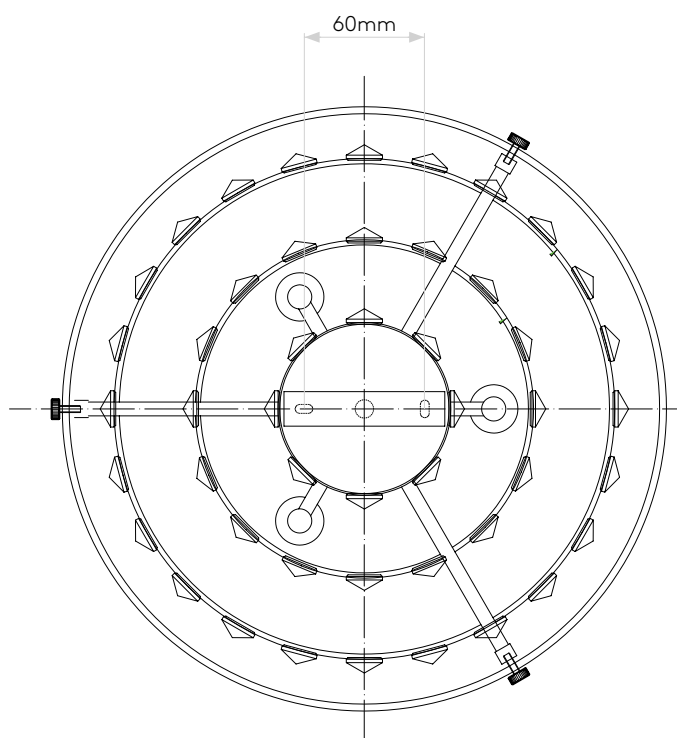

Please note that some dimensions may vary slightly due to manufacturing tolerances, this includes cable entry and fixing holes

Veuillez noter que certaines dimensions peuvent varier légèrement en raison des tolérances de fabrication, y compris l'entrée de câble et les trous de fixation.

Bitte beachten Sie, dass die Maße Fertigungstoleranzen unterliegen und daher in geringem Umfang von der angegebenen Größe abweichen können. Dies gilt auch für Kabeleingänge und Befestigungslöcher.

Si prega notare che possono esserci piccole variazioni in alcune dimensioni dovute alle tolleranze di produzione, queste includono l'ingresso del cavo e i fori di fissaggio.