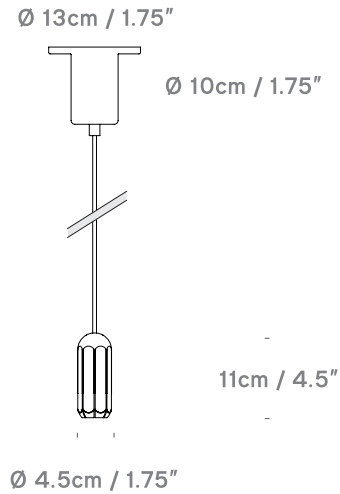

Brixton Spot

by James Bartlett

innermost®

Spot 11

UK/EU PB099105XX
USA PB099305XX

Lightsource
DC integrated 6W LED
UK/EU 220v USA 120v

Spot 20

UK/EU PB099120XX
USA PB099320XX

Lightsource
DC integrated 8W LED
UK/EU 220v USA 120v

Spot 50

UK/EU PB099150XX
USA PB099350XX

Lightsource
DC integrated 8W LED
UK/EU 220v USA 120v

innermost
BRIXTON SPOT PB0991XX-XX

 This luminaire contains built-in LED lamps

A++
A+
A
B
C
D
E

LED

This lamp cannot be changed in the luminaire.

874/2012 

Product Category

Pendant

Material

Aluminium and stainless steel

Ceiling Rose

White / copper / black cylindrical

Cable

4m. White - white matt PVC
Copper and Graphite- black matt PVC

Lightsource

UK/EU 220v USA 120v
10x DC Integrated 6/8W LED 375/600 Lumen, 3000K, CRI 90,
Triac / Lutron Dimmable, CE/ETL certified.