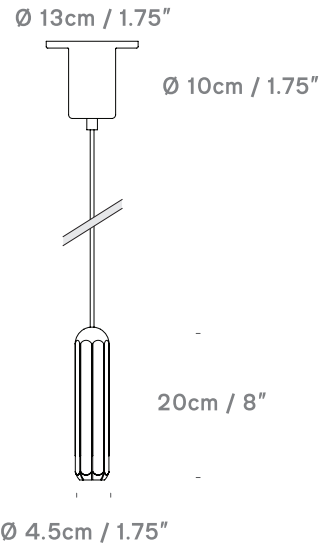

Brixton Spot

by James Bartlett

innermost®

Spot 11

UK/EU PB099105XX
USA PB099305XX

Lightsource
DC integrated 6W LED
UK/EU 220v USA 120v

Spot 20

UK/EU PB099120XX
USA PB099320XX

Lightsource
DC integrated 8W LED
UK/EU 220v USA 120v

Spot 50

UK/EU PB099150XX
USA PB099350XX

Lightsource
DC integrated 8W LED
UK/EU 220v USA 120v

innermost
BRIXTON SPOT PB0991XX-XX

 This luminaire contains built-in LED lamps

A++
A+
A
B
C
D
E

LED

This lamp cannot be changed in the luminaire.

874/2012 

Product Category

Pendant

Material

Aluminium and stainless steel

Ceiling Rose

White / copper / black cylindrical

Cable

4m. White - white matt PVC
Copper and Graphite- black matt PVC

Lightsource

UK/EU 220v USA 120v
10x DC Integrated 6/8W LED 375/600 Lumen, 3000K, CRI 90,
Triac / Lutron Dimmable, CE/ETL certified.