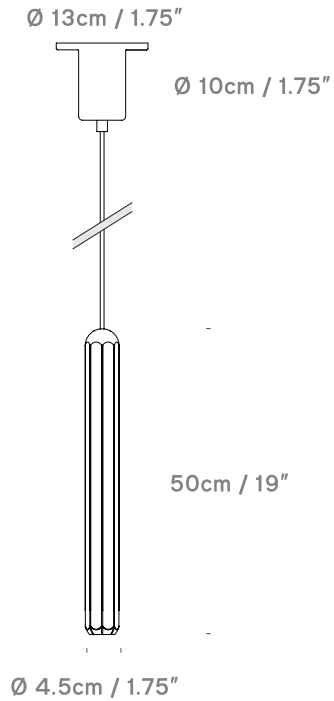

Brixton Spot

by James Bartlett

innermost®

Spot 11

UK/EU PB099105XX
USA PB099305XX

Lightsource
DC integrated 6W LED
UK/EU 220v USA 120v

Spot 20

UK/EU PB099120XX
USA PB099320XX

Lightsource
DC integrated 8W LED
UK/EU 220v USA 120v

Spot 50

UK/EU PB099150XX
USA PB099350XX

Lightsource
DC integrated 8W LED
UK/EU 220v USA 120v

innermost
BRIXTON SPOT PB0991XX-XX

 This luminaire contains built-in LED lamps

A++
A+
A
B
C
D
E

LED

This lamp cannot be changed in the luminaire.

874/2012 

Product Category

Pendant

Material

Aluminium and stainless steel

Ceiling Rose

White / copper / black cylindrical

Cable

4m. White - white matt PVC
Copper and Graphite- black matt PVC

Lightsource

UK/EU 220v USA 120v
10x DC Integrated 6/8W LED 375/600 Lumen, 3000K, CRI 90,
Triac / Lutron Dimmable, CE/ETL certified.