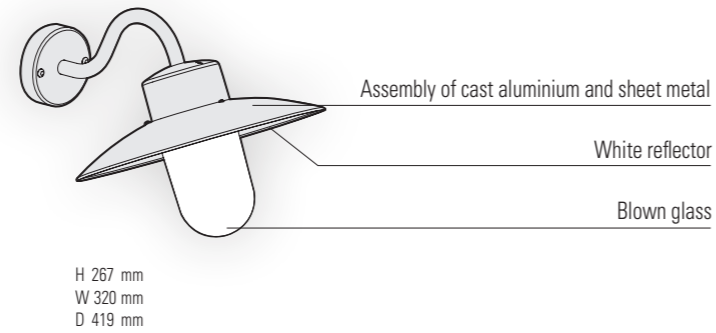

Belcour

Design by Stéphane Joyeux

Belcour

IP44
Class 1

Aluminium, lacquered brushed copper or brushed raw zinc
Clear or frosted glass diffuser

SOURCE

E27 - 60W max Ø66 mm - H160 mm max

E27 (2450 lm)
Real light output/frosted - 1585 lm
Real light output/clear - 1583 lm

MODELS

height / width / depth

267 / 320 / 419

1

398 / 320

2

295 / 320 / 421

8