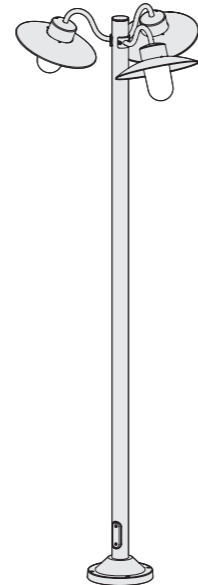

2 196 / 855 / 320

5