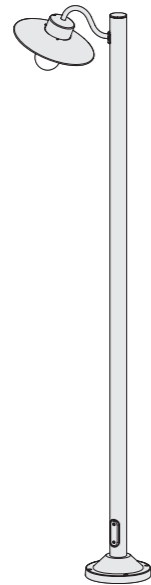

MODELS

height / width / depth

267 / 320 / 419

1

398 / 320

2

295 / 320 / 421

8

385 / 320 / 466

9

1016 / 320 / 517

3