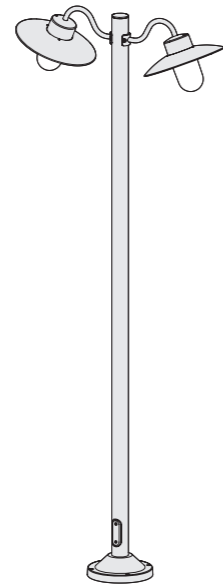

2 196 / 320 / 552

4