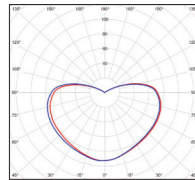

Belcour

Design by Stéphane Joyeux

Belcour

IP44
Class 1

Aluminium, lacquered brushed copper or brushed raw zinc
Clear or frosted glass diffuser

SOURCE

E27 - 60W max Ø66 mm - H160 mm max

E27 (2450 lm)
Real light output/frosted - 1585 lm
Real light output/clear - 1583 lm

MODELS

height / width / depth

267 / 320 / 419

1

398 / 320

2

295 / 320 / 421

8