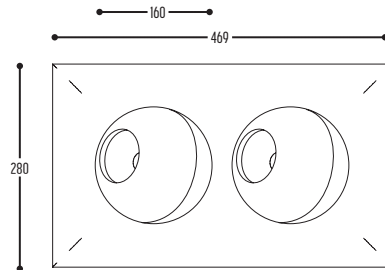

12-25 MALAGA2

422-BB(B)-CCC-00
422-BB(B)-EFFGGH-00-K

Metal

BB(B)			CCC										
COLORS			TYPE										
MATT	02	Black	12 V	100	G53		QR-LP111 (MAX 45 W) incl. transfo						
	03	White		101			QR-LP111 (MAX 45 W) excl. transfo						
	100	Chocolat	230 V	060	E27		LED QPAR20 (MAX 20 W)						
	101	Soft Pink					065	GU10		LED QPAR51 (MAX 7,5 W)			
	102	Soft Yellow											
	103	Soft Blue											
	104	Soft Green											
	105	Cream											
	106	Blue											
	107	Yellow											
108	Green												
109	Red												
GLOSSY	30	Silver Chrome	LED	813	>80 CRI • 1300 Lm / 700 mA / 9,5 W			20	20°	2	2700 K	0	incl./non dim
	31	Gold Chrome		907	>95 CRI • 1300 Lm / 700 mA / 13,3 W			40	40°	3	3000 K	1	excl.
	69	Copper Glossy				60	60°	4	4000 K	2	Dim 1-10 V		
	202	Black Glossy								3	Dali		
	203	White Glossy