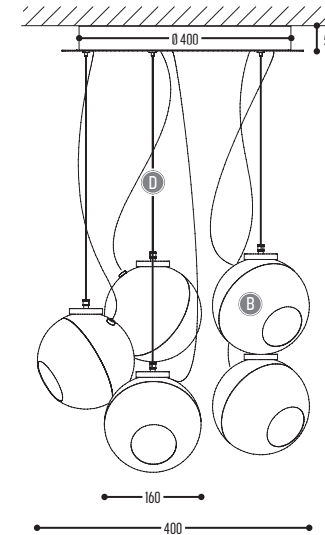

12-25 CLUB 5

Ceiling base standard matt white
on request other colors possible

456-BB(B)-CCC-DD
456-BB(B)-EFFGGH-DD-K