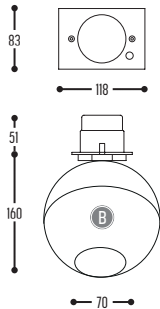

Lampbase is standard matt black for all spheres; matt white for white spheres.

12-25 SET1

FRONTPLATE CUT OUT
108 x 62 mm

400-BB(B)-CCC-00
400-BB(B)-EFFGGH-00-K

Metal

12-25 SET2

FRONTPLATE CUT OUT
180 x 68 mm