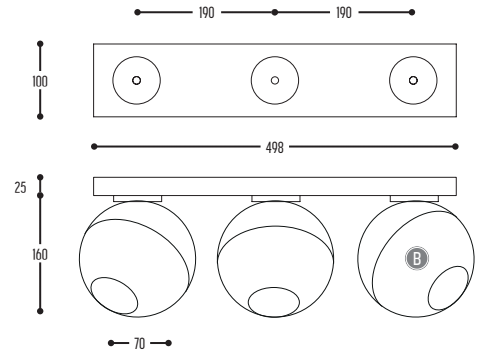

12-25 BOX3

431-BB(B)-CCC-00
431-BB(B)-EFFGGH-00-K

BB(B)		CCC								
COLORS		TYPE								
MATT	02	Black	12V	100	G53	QR-LP111 (MAX 45 W) incl. transfo				
	03	White					101	QR-LP111 (MAX 45 W) excl. transfo		
	100	Chocolat								
	101	Soft Pink	230V	060	E27	LED QPAR20 (MAX 20 W)				
	102	Soft Yellow								
	103	Soft Blue								
	104	Soft Green								
	105	Cream								
	106	Blue	EFF		GG	H	K			
	107	Yellow	CRI • LUMENOUTPUT		REFLECTOR	COLOR TEMP.	DRIVER EXTERN			
108	Green	LED	813	>80 CRI • 1300 Lm / 700 mA / 9,5 W	20	20°	2	2700 K	0	incl./non dim
109	Red		907	>95 CRI • 1300 Lm / 700 mA / 13,3 W	40	40°	3	3000 K	1	excl.
GLOSSY	30	Silver Chrome			60	60°	4	4000 K	2	Dim 1-10 V
	31	Gold Chrome							3	Dali
	69	Copper Glossy							2	
	202	Black Glossy							3	
	203	White Glossy								

Lampbase is standard matt black for all spheres; matt white for white spheres.