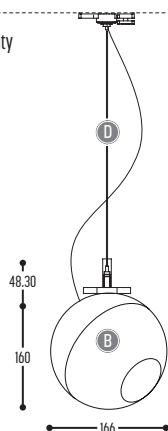

12-25 TRACK S

TRACK RAIL: to be ordered separately - check compatibility
Compatible with Eutrac / Global / Powergear