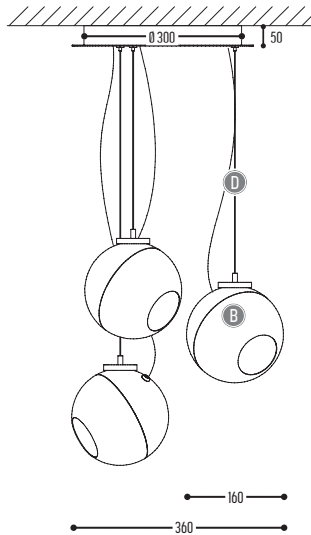

12-25 CLUB 3

Ceiling base standard matt white
on request other colors possible

455-BB(B)-CCC-DD
455-BB(B)-EFFGGH-DD-K