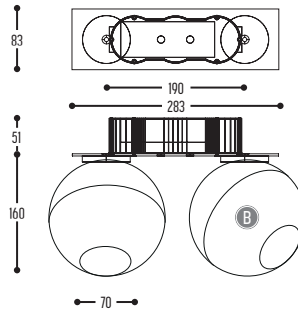

Lampbase is standard matt black for all spheres; matt white for white spheres.

12-25 SET1

FRONTPLATE CUT OUT
108 x 62 mm

400-BB(B)-CCC-00
400-BB(B)-EFFGGH-00-K

Metal

12-25 SET2

FRONTPLATE CUT OUT
180 x 68 mm