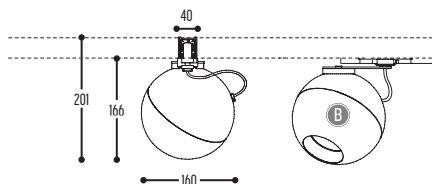

12-25 TRACK

461-BB(B)-CCC-00

Metal

TRACK RAIL: to be ordered separately - check compatibility
Compatible with Eutrac / Global / Powergear

12-25 TRACK LED

461-BB(B)-EFFGGH-00-K

Metal

TRACK RAIL: to be ordered separately - check compatibility
Non dim. compatible with Eutrac / Global / Powergear
Dim. compatible with Global / Powergear