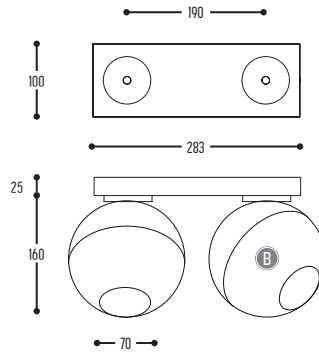

12-25 BOX2

421-BB(B)-CCC-00
421-BB(B)-EFFGGH-00-K