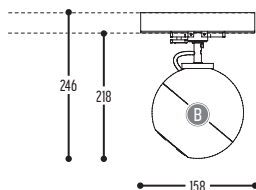

TRACK RAIL: to be ordered separately - check compatibility
Compatible with Eutrac / Global / Powergear