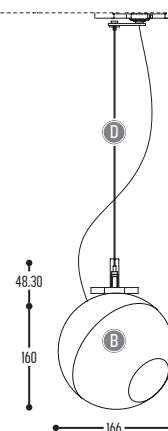

Lampbase is standard matt black for all spheres; matt white for white spheres.

12-25 SET1

FRONTPLATE CUT OUT
108 x 62 mm

400-BB(B)-CCC-00
400-BB(B)-EFFGGH-00-K

Metal

12-25 SET2

FRONTPLATE CUT OUT
180 x 68 mm

12-25 TRACK S

TRACK RAIL: to be ordered separately - check compatibility
Compatible with Eutrac / Global / Powergear

462-BB(B)-CCC-DD

Metal

12-25 TRACK1 LED

TRACK RAIL: to be ordered separately - check compatibility
Non dim. compatible with Eutrac / Global / Powergear
Dim. compatible with Global / Powergear