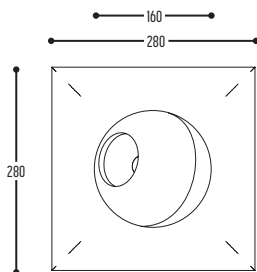

12-25 MALAGA1

408-BB(B)-CCC-00
408-BB(B)-EFFGGH-00-K

Metal