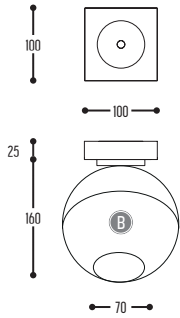

12-25 BOX1

403-BB(B)-CCC-00
403-BB(B)-EFFGGH-00-K

12-25 BOX2

421-BB(B)-CCC-00
421-BB(B)-EFFGGH-00-K

12-25 BOX3

431-BB(B)-CCC-00
431-BB(B)-EFFGGH-00-K

BB(B)		CCC								
COLORS		TYPE								
MATT	02	Black	12V	100	G53	QR-LP111 (MAX 45 W) incl. transfo				
	03	White					101	QR-LP111 (MAX 45 W) excl. transfo		
	100	Chocolat								
	101	Soft Pink	230V	060	E27	LED QPAR20 (MAX 20 W)				
	102	Soft Yellow								
	103	Soft Blue								
	104	Soft Green								
	105	Cream								
	106	Blue	EFF		GG	H	K			
	107	Yellow	CRI • LUMENOUTPUT		REFLECTOR	COLOR TEMP.	DRIVER EXTERN			
108	Green	LED	813	>80 CRI • 1300 Lm / 700 mA / 9,5 W	20	20°	2	2700 K	0	incl./non dim
109	Red		907	>95 CRI • 1300 Lm / 700 mA / 13,3 W	40	40°	3	3000 K	1	excl.
GLOSSY	30	Silver Chrome			60	60°	4	4000 K	2	Dim 1-10 V
	31	Gold Chrome							3	Dali
	69	Copper Glossy							2	
	202	Black Glossy							3	
	203	White Glossy								

Lampbase is standard matt black for all spheres; matt white for white spheres.