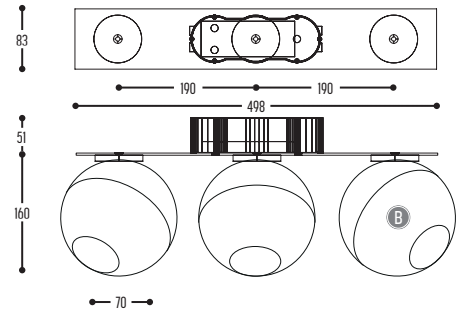

12-25 SET3

FRONTPLATE CUT OUT
180 x 68 mm

430-BB(B)-CCC-00
430-BB(B)-EFFGGH-00-K

Metal

BB(B)		CCC								
COLORS		TYPE								
MATT	02	Black	12 V	100	G53	QR-LP111 (MAX 45 W) incl. transfo				
	03	White		101			QR-LP111 (MAX 45 W) excl. transfo			
	100	Chocolat								
	101	Soft Pink	230 V	060	E27	LED QPAR20 (MAX 20 W)				
	102	Soft Yellow		065	GU10	LED QPAR51 (MAX 7,5 W)				
	103	Soft Blue								
	104	Soft Green								
	105	Cream								
	106	Blue	EFF		GG	H	K			
	107	Yellow	CRI • LUMENOUTPUT		REFLECTOR	COLOR TEMP.	DRIVER EXTERN			
108	Green	LED	813	>80 CRI • 1300 Lm / 700 mA / 9,5 W	20	20°	2	2700 K	0	incl./non dim
109	Red		907	>95 CRI • 1300 Lm / 700 mA / 13,3 W	40	40°	3	3000 K	1	excl.
109	Red				60	60°	4	4000 K	2	Dim 1-10 V
GLOSSY	30	Silver Chrome							3	Dali
	31	Gold Chrome								
	69	Copper Glossy								
	202	Black Glossy								
	203	White Glossy								
		RAL-colors on request								

Lampshade is standard matt black for all spheres; matt white for white spheres.