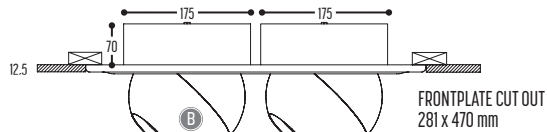

Lampshade is standard matt black for all spheres; matt white for white spheres.

12-25

SUSPENSION < **CEILING** < TRACK < **WALL** < TABLE

12-25 MALAGA1

408-BB(B)-CCC-00
408-BB(B)-EFFGGH-00-K

Metal

12-25 MALAGA2