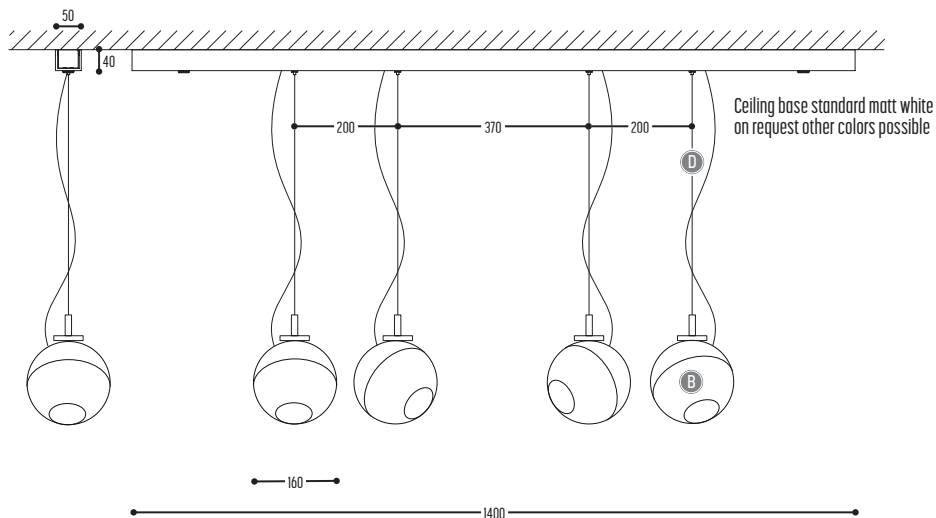

BB(B)		CCC					DD					
COLORS		TYPE					SUSP. CABLE					
MATT	02	Black	12 V	100	G53	QR-LP111 (MAX 45 W) incl. transfo	01	1,5 m				
	03	White										
	100	Chocolat										
	101	Soft Pink	230 V	060	E27	LED QPAR20 (MAX 20 W)						
	102	Soft Yellow										
	103	Soft Blue										
	104	Soft Green	065	GU10	LED QPAR51 (MAX 7,5 W)							
	105	Cream										
	106	Blue	EFF			GG			H	DD	K	
	107	Yellow	CRI • LUMENOUTPUT			REFLECTOR			COLOR TEMP.	SUSP. CABLE	DRIVER	
108	Green	LED	813	>80 CRI • 1300 Lm / 700 mA / 9,5 W	20	20°	2	2700 K	01	1,5 m	0	incl./non dim
109	Red		907	>95 CRI • 1300 Lm / 700 mA / 13,3 W	40	40°	3	3000 K			2	Dim 1-10 V
30	Silver Chrome		60	60°	4	4000 K	3	Dali				
GLOSSY	31	Gold Chrome										
	69	Copper Glossy										
	202	Black Glossy										
	203	White Glossy										
RAL-colors on request