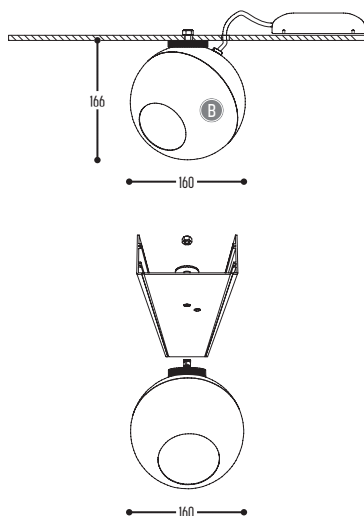

12-25 BASIC

401-BB(B)-CCC-00
401-BB(B)-EFFGGH-00-K

		BB(B)	CCC									
		COLORS	TYPE									
MATT	02	Black	12 V	100	G53		QR-LP111 (MAX 45 W) incl. transfo					
	03	White		101			QR-LP111 (MAX 45 W) excl. transfo					
	100	Chocolat										
	MATT	101	Soft Pink	230 V	060	E27		LED QPAR20 (MAX 20 W)				
		102	Soft Yellow									
		103	Soft Blue		065	GU10		LED QPAR51 (MAX 7,5 W)				
		104	Soft Green									
		105	Cream									
		106	Blue									
		107	Yellow									
108	Green											
GLOSSY	109	Red										
	30	Silver Chrome	LED	813	>80 CRI • 1300 Lm / 700 mA / 9,5 W		20	20°	2	2700 K	0	incl./non dim
	31	Gold Chrome		907	>95 CRI • 1300 Lm / 700 mA / 13,3 W		40	40°	3	3000 K	1	excl.
	69	Copper Glossy					60	60°	4	4000 K	2	Dim 1-10 V
	202	Black Glossy									3	Dali
	203	White Glossy										
		RAL-colors on request