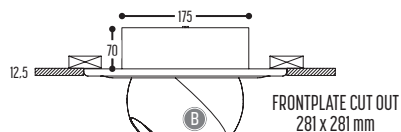

12-25 MALAGA1

408-BB(B)-CCC-00
408-BB(B)-EFFGGH-00-K

Metal