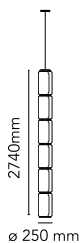

Noctambule Suspension 6 Low Cylinder

by Konstantin Grcic , 2019

Hanging lamps consisting of interconnecting glass modules reaching a length of 3,2 mt. (126.77") with 4 mt. (157.48") suspended power cable. Cylindrical and semi-spherical transparent blown glass structure, suspended die cast aluminium ring connector, hydroformed steel internal lateral arm and injection moulded optical opal silicone outer ring diffusers. The power supply unit within the ceiling rose can be used as a dimmer to adjust the light intensity by 10% to 100% in either direction by means of the 0-10/1-10V, PUSH, DALI control.

Mounting	Pendant
Environment	Indoor
Weight	26,7 Kg
Light sources available	7 x Strip Led x 9W 2700K 6930lm CRI90
Emergency	Without
Switching	Si
Voltage	100-240V
Power	63W
Battery	No
Supply included	Yes

Cord Length	4000 mm
Materials	Blown crystal, Die-cast aluminum

Colors	● F0279000 - Black
--------	--------------------

Certificate	  
-------------	--