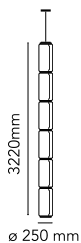

## Noctambule Suspension 6 High Cylinder

by Konstantin Grcic , 2019

Hanging lamps consisting of interconnecting glass modules reaching a length of 3,2 mt. (126.77") with 4 mt. (157.48") suspended power cable. Cylindrical and semi-spherical transparent blown glass structure, suspended die cast aluminium ring connector, hydroformed steel internal lateral arm and injection moulded optical opal silicone outer ring diffusers. The power supply unit within the ceiling rose can be used as a dimmer to adjust the light intensity by 10% to 100% in either direction by means of the 0-10/1-10V, PUSH, DALI control.

Mounting	Pendant
Environment	Indoor
Weight	29,7 Kg
Light sources available	7 x Strip Led x 9W 2700K 6930lm CRI90
Emergency	Without
Switching	si
Voltage	100-240V
Power	63W
Battery	No
Supply included	Yes

Cord Length	4000 mm
Materials	Blown crystal, Die-cast aluminum

Colors	● F0282000 - Black
--------	--------------------

Certificate	CE IP20
-------------	---------