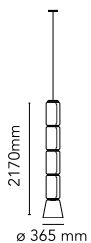

Noctambule Suspension 4 Low Cylinder and Cone

by Konstantin Grcic , 2019

Hanging lamps consisting of interconnecting glass modules reaching a length of 3,2 mt. (126.77") with 4 mt. (157.48") suspended power cable. Cylindrical and semi-spherical transparent blown glass structure, suspended die cast aluminium ring connector, hydroformed steel internal lateral arm and injection moulded optical opal silicone outer ring diffusers. The power supply unit within the ceiling rose can be used as a dimmer to adjust the light intensity by 10% to 100% in either direction by means of the 0-10/1-10V, PUSH, DALI control.

Mounting	Pendant
Environment	Indoor
Weight	22,7 Kg
Light sources available	5 x Strip Led 9W + 1 Cob Led 18W 2700K 6930lm CRI90
Emergency	Without
Switching	si
Voltage	100-240V
Power	63W
Battery	No
Supply included	Yes

Cord Length	4000 mm
Materials	Blown crystal, Die-cast aluminum

Colors	● F0272000 - Black
--------	--------------------

Certificate	CE IP20
-------------	---------