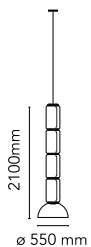

Noctambule Suspension 4 Low Cylinder and Bowl

by Konstantin Grcic , 2019

Hanging lamps consisting of interconnecting glass modules reaching a length of 3,2 mt. (126.77") with 4 mt. (157.48") suspended power cable. Cylindrical and semi-spherical transparent blown glass structure, suspended die cast aluminium ring connector, hydroformed steel internal lateral arm and injection moulded optical opal silicone outer ring diffusers. The power supply unit within the ceiling rose can be used as a dimmer to adjust the light intensity by 10% to 100% in either direction by means of the 0-10/1-10V, PUSH, DALI control.

Mounting	Pendant
Environment	Indoor
Weight	23,7 Kg
Light sources available	5 x Strip Led 9W + 1 Cob Led 18W 2700K 6930lm CRI90
Emergency	Without
Switching	si
Voltage	100-240V
Power	63W
Battery	No
Supply included	Yes

Cord Length	4000 mm
Materials	Blown crystal, Die-cast aluminum

Colors	● F0275000 - Black
--------	--------------------

Certificate	CE IP20
-------------	---------