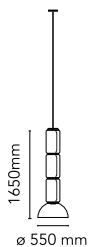

## Noctambule Suspension 3 Low Cylinder and Bowl

by Konstantin Grcic , 2019

Hanging lamps consisting of interconnecting glass modules reaching a length of 3,2 mt. (126.77") with 4 mt. (157.48") suspended power cable. Cylindrical and semi-spherical transparent blown glass structure, suspended die cast aluminium ring connector, hydroformed steel internal lateral arm and injection moulded optical opal silicone outer ring diffusers. The power supply unit within the ceiling rose can be used as a dimmer to adjust the light intensity by 10% to 100% in either direction by means of the 0-10/1-10V, PUSH, DALI control.

Mounting	Pendant
Environment	Indoor
Weight	19,7 Kg
Light sources available	4 x Strip Led 9W + 1 Cob Led 18W 2700K 5940lm CRI90
Emergency	Without
Switching	si
Voltage	100-240V
Power	54W
Battery	No
Supply included	Yes

Cord Length	4000 mm
Materials	Blown crystal, Die-cast aluminum

Colors	● F0274000 - Black
--------	--------------------

Certificate	CE IP20
-------------	---------