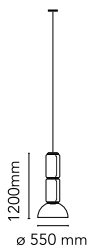

Noctambule Suspension 2 Low Cylinder and Bowl

by Konstantin Grcic , 2019

Hanging lamps consisting of interconnecting glass modules reaching a length of 3,2 mt. (126.77") with 4 mt. (157.48") suspended power cable. Cylindrical and semi-spherical transparent blown glass structure, suspended die cast aluminium ring connector, hydroformed steel internal lateral arm and injection moulded optical opal silicone outer ring diffusers. The power supply unit within the ceiling rose can be used as a dimmer to adjust the light intensity by 10% to 100% in either direction by means of the 0-10/1-10V, PUSH, DALI control.

Mounting	Pendant
Environment	Indoor
Weight	15,7 Kg
Light sources available	3 x Strip Led 9W + 1 Cob Led 18W 2700K 4750lm CRI90
Emergency	Without
Switching	si
Voltage	100-240V
Power	45W
Battery	No
Supply included	Yes

Cord Length	4000 mm
Materials	Blown crystal, Die-cast aluminum

Colors	● F0273000 - Black
--------	--------------------

Certificate	CE IP20
-------------	---------