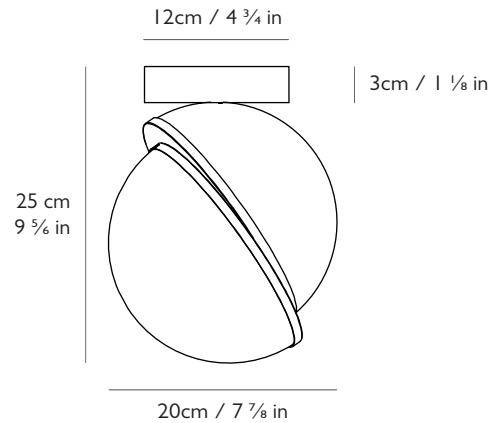

LEE BROOM

MINI CRESCENT CEILING LIGHT

PRODUCT DETAILS

Name

Mini Crescent Ceiling Light

Finish & Product Code	110-130v	220-240v
Mini Crescent Ceiling Light	CRE0170	CRE0070

Materials

Opal acrylic, brushed brass, steel

Certification

UL, cUL (110-130v)

CE, CB (220-240v)

Year of Design

2016

Dimensions

H 25cm x Dia 20cm / H 9 5/8 in x Dia 7 7/8 in

Ceiling Plate / Canopy

H 3cm x Dia 12cm / H 1 1/8 in x Dia 4 3/4 in
Round steel in brushed brass finish

Weight

Product (net) 0.95kg / 2 lb / Boxed (gross) 1.65kg / 3.6 lb

I218rev07

For more information please contact:

US & Canada Inquiries: +1 212 804 8477 - 34 Greene Street, New York, NY 10013 - sales@leebroom.com