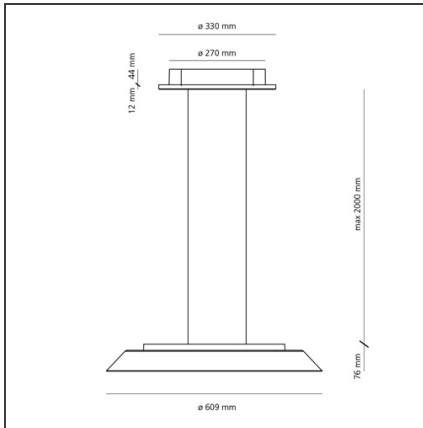

Febe Suspension 2700K - Dove grey

IP20    Dimmerable: 

DESIGN BY

Ernesto Gismondi

DESCRIPTION

In Febe, everything is reduced to a minimum and built around the optical engine that, with maximum yield in minimum thickness, ensures excellent performance to illuminate an entire room. Febe has an elementary shape, yet a rich performance, it focuses on light emission and its formal simplicity makes it almost invisible in space. A uniform light disk protrudes from the surface of the ceiling/wall, the colour frame moves back inwardly and can only be seen from the side. Designed for home environments, its essential shape makes it fit for all spaces.

TECHNICAL DRAWINGS

FEATURES

Article Code:	0242W20A	Material:	Methacrylate, polycarbonate
Colour:	Dove grey	Series:	Design
Installation:	Suspension		
Environment:	Indoor		

DIMENSIONS

Width:	cm 7.6	Glow Wire Test:	750
Base Width:	cm 4.4		
Base Diameter:	cm 27		
Max Height from ceiling:	cm 200		

LUMINAIRE

Watt:	30W	Delivered lumens output (lm):	2182lm
Voltage:	220-240V	CCT:	2700K
		Efficiency:	85%
		Efficacy:	72.73lm/W
		CRI:	90
		Dimmable Typology:	Push