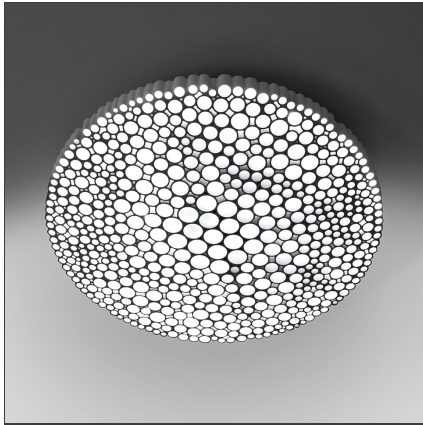

Calipso 2700K - App Compatible

IP20 Dimmerable:

DESIGN BY

Neil Poulton

DESCRIPTION

The unique honeycomb grill of Calipso was generated by feeding a photo of the moon into an image-based algorithm found on a seemingly extinct computer. The resulting fractal shape, an impure geometry that displays the irregular beauty of nature, is built from an organic honeycomb of different diameter tubes, seemingly arranged in a random geometry. This honeycomb characterizes the lamp both aesthetically and optically - not only is it visually pleasing, but it also provides an even and comfortable light emission. The result is a highly emotional lighting object that joins together optical and aesthetic intelligence. A product positioned perfectly half-way between home and professional use, Calipso is suited to a variety of applications - expressing Artemide's traditional approach to deliver high performance lighting with a unique and emotional expressiveness.

TECHNICAL DRAWINGS

FEATURES

Article Code:	0210W10APP	Material:	Tecnopolymer
Colour:	White	Series:	Design
Installation:	Ceiling, Wall	Emission:	Direct
Environment:	Indoor		

DIMENSIONS

Width:	cm 7.6	Glow Wire Test:	650
---------------	--------	------------------------	-----

INCLUDED SOURCES

Category:	LED	Color temperature (K):	2700K
Number:	4	Color Tolerance:	MacAdam 3SDCM
Watt:	10.8W	CRI:	90
Delivered lumens output (lm):	1214lm	Efficacy:	112lm/W
Type:	0	Service Life:	50000-L70
Class:	A		

LUMINAIRE

Watt:	55W	Delivered lumens output (lm):	2884lm
Voltage:	220-240V	CCT:	2700K
		Efficiency:	56%
		Efficacy:	52.43lm/W
		CRI:	90
		Dimmable Typology:	Push