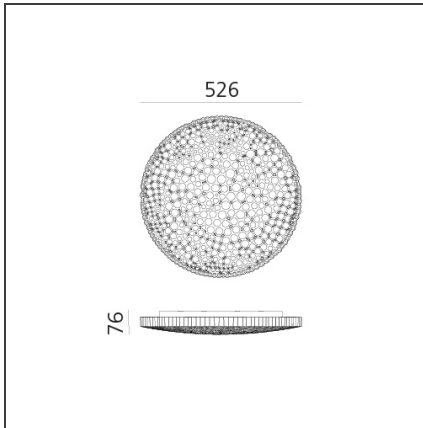

Calipso 2700K - App Compatible

IP20 Dimmerable:

DESIGN BY

Neil Poulton

DESCRIPTION

The unique honeycomb grill of Calipso was generated by feeding a photo of the moon into an image-based algorithm found on a seemingly extinct computer. The resulting fractal shape, an impure geometry that displays the irregular beauty of nature, is built from an organic honeycomb of different diameter tubes, seemingly arranged in a random geometry. This honeycomb characterizes the lamp both aesthetically and optically - not only is it visually pleasing, but it also provides an even and comfortable light emission. The result is a highly emotional lighting object that joins together optical and aesthetic intelligence. A product positioned perfectly half-way between home and professional use, Calipso is suited to a variety of applications - expressing Artemide's traditional approach to deliver high performance lighting with a unique and emotional expressiveness.

TECHNICAL DRAWINGS

FEATURES

Article Code:	0210W10APP	Material:	Tecnopolymer
Colour:	White	Series:	Design
Installation:	Ceiling, Wall	Emission:	Direct
Environment:	Indoor		

DIMENSIONS

Width:	cm 7.6	Glow Wire Test:	650
---------------	--------	------------------------	-----

LUMINAIRE

Watt:	55W	Delivered lumens output (lm):	2884lm
Voltage:	220-240V	CCT:	2700K
		Efficiency:	56%
		Efficacy:	52.43lm/W
		CRI:	90
		Dimmable Typology:	Push