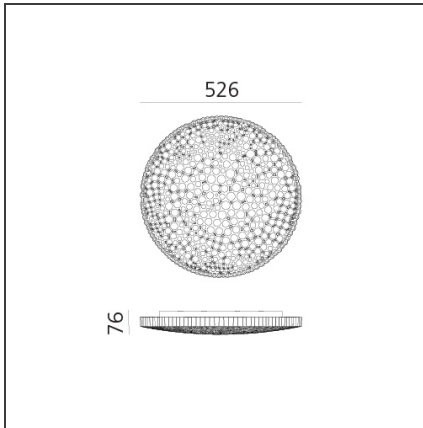

Calipso 2700K

IP20    Dimmerable: +  -

TECHNICAL DRAWINGS

DESIGN BY

Neil Poulton

DESCRIPTION

The unique honeycomb grill of Calipso was generated by feeding a photo of the moon into an image-based algorithm found on a seemingly extinct computer. The resulting fractal shape, an impure geometry that displays the irregular beauty of nature, is built from an organic honeycomb of different diameter tubes, seemingly arranged in a random geometry. This honeycomb characterizes the lamp both aesthetically and optically - not only is it visually pleasing, but it also provides an even and comfortable light emission. The result is a highly emotional lighting object that joins together optical and aesthetic intelligence. A product positioned perfectly half-way between home and professional use, Calipso is suited to a variety of applications - expressing Artemide's traditional approach to deliver high performance lighting with a unique and emotional expressiveness.

FEATURES

Article Code:	0210W10A	Material:	Tecnopolymer
Colour:	White	Series:	Design
Installation:	Ceiling, Wall	Emission:	Direct
Environment:	Indoor		

DIMENSIONS

Width:	cm 7.6	Glow Wire Test:	650
---------------	--------	------------------------	-----

LUMINAIRE

Watt:	55W	Delivered lumens output (lm):	2884lm
Voltage:	220-240V	CCT:	2700K
		Efficiency:	56%
		Efficacy:	52.43lm/W
		CRI:	90
		Dimmable Typology:	Push