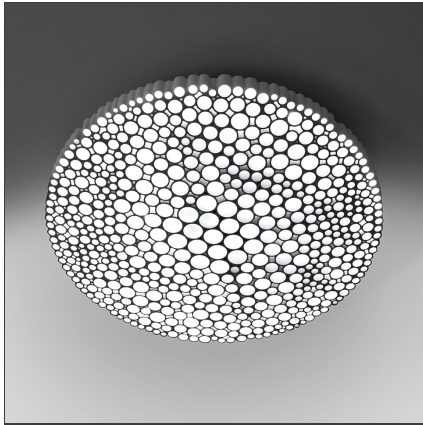

Calipso 2700K

IP20    Dimmerable: +  -

TECHNICAL DRAWINGS

DESIGN BY

Neil Poulton

DESCRIPTION

The unique honeycomb grill of Calipso was generated by feeding a photo of the moon into an image-based algorithm found on a seemingly extinct computer. The resulting fractal shape, an impure geometry that displays the irregular beauty of nature, is built from an organic honeycomb of different diameter tubes, seemingly arranged in a random geometry. This honeycomb characterizes the lamp both aesthetically and optically - not only is it visually pleasing, but it also provides an even and comfortable light emission. The result is a highly emotional lighting object that joins together optical and aesthetic intelligence. A product positioned perfectly half-way between home and professional use, Calipso is suited to a variety of applications - expressing Artemide's traditional approach to deliver high performance lighting with a unique and emotional expressiveness.

FEATURES

Article Code:	0210W10A	Material:	Tecnopolymer
Colour:	White	Series:	Design
Installation:	Ceiling, Wall	Emission:	Direct
Environment:	Indoor		

DIMENSIONS

Width:	cm 7.6	Glow Wire Test:	650
---------------	--------	------------------------	-----

INCLUDED SOURCES

Category:	LED	Color temperature (K):	2700K
Number:	4	Color Tolerance:	MacAdam 3SDCM
Watt:	10.8W	CRI:	90
Delivered lumens output (lm):	1214lm	Efficacy:	112lm/W
Type:	0	Service Life:	50000-L70
Class:	A		

LUMINAIRE

Watt:	55W	Delivered lumens output (lm):	2884lm
Voltage:	220-240V	CCT:	2700K
		Efficiency:	56%
		Efficacy:	52.43lm/W
		CRI:	90
		Dimmable Typology:	Push