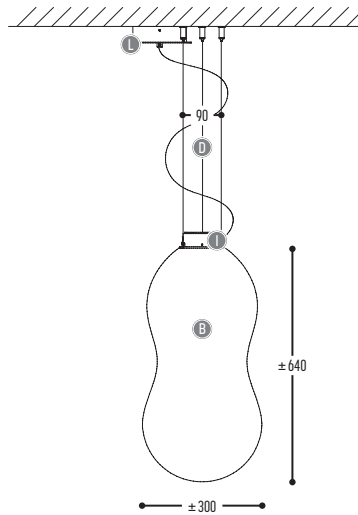

BABY BUBBLE

design alex de witte for daek

DESIGN PLUS

powered by: light+building

DISTRICT
AWARD 2013
1ST PRICE

reddot design award
winner 2014

USA 2014

1005-BB-001-DD-LL
1005-BB-EFF002-DD-K-II(I)-LL

Glass | Metal

BB	CCC				DD	-	LL							
COLORS	TYPE				SUSP. CABLE		SUSP. KIT							
00	Transparent	230 V	001	E27	LED (MAX 12 W)	01	1,5 m	02	Black					
49	Amber					02	2,5 m	03	White					
58	Smoke													
	EFF	GG	H	DD	K	II(I)	LL							
	CRI • LUMENOUTPUT	REFLECTOR	COLOR TEMP.	SUSP. CABLE	DRIVER	TOP	SUSP. KIT							
LED	805	>80 CRI • 725 Lm / 500 mA / 6,6 W	00	N.A.	2	2700 K	01	1,5 m	0	incl./non dim	10	Alu	02	Black
	905	>90 CRI • 725 Lm / 500 mA / 9,2 W					02	2,5 m	2	Dim 1-10 V	114	Brass Ano	03	White
					3	Dali								
					4	Phase cut								