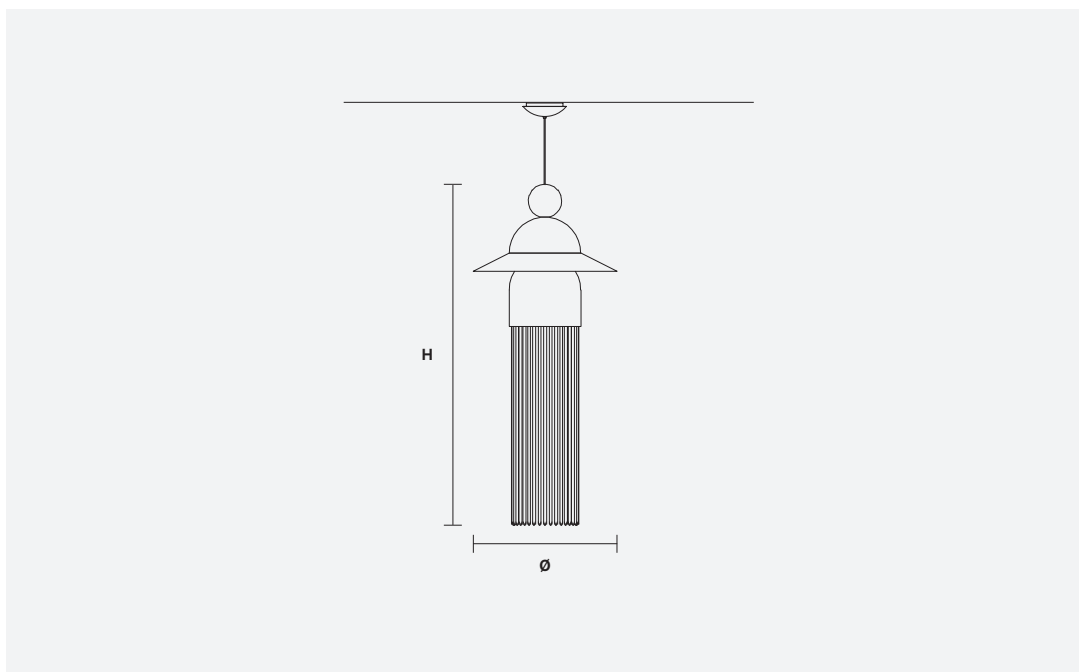

NAPPE N1

Design by: Marco Zito

MASIERO

Struttura in metallo verniciato con astine di metallo o diffusori in vetro. Illuminazione a LED.

Painted metal frame with metal beams or glass diffusers. LED lighting.

CE

H 36 cm / 14.17"

Ø 15 cm / 5.90"

1 x LED COB 5W 3000K 750 lm
NOT DIMMABLE

ALL WHITE

MIXED COLOURS

V95

V95