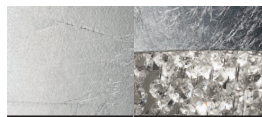

**F01** Gold leaf frame comes with amber colors pendants

**F02** Silver leaf frame comes with transparent pendants

**F03** Copper leaf frame comes with copper colours pendants

**V30** Oxide red frame comes with cold colours pendants