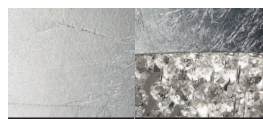

OLÁ A6 OV 160

Design by: Fly design studio

MASIERO

Lampada con struttura in metallo verniciato, pendagli in vetro Italiano verniciato.

Powder coated metal frame, coated Italian-glass pendants.

Lampe mit lackierter Metallstruktur, Gehänge aus lackiertem italienischem Glas.

F01 Gold leaf frame comes with amber colors pendants

F02 Silver leaf frame comes with transparent pendants

F03 Copper leaf frame comes with copper colours pendants

V30 Oxide red frame comes with cold colours pendants