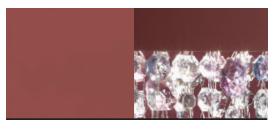

TRADITIONAL LIGHTING

6×E14×40 W max
USA 6×E12×40 W max
(not included)

LED LIGHTING

UP LED x 17.6 W CRI>80
3000 K - 2826 lm
DOWN LED x 44 W CRI>80
3000 K - 7065 lm
Dimmable: DALI + PUSH

V95 Matt white frame comes with cold colours pendants (ex P06 / WH-M)

F01 Gold leaf frame comes with amber colors pendants

F02 Silver leaf frame comes with transparent pendants

F03 Copper leaf frame comes with copper colours pendants

V30 Oxide red frame comes with cold colours pendants