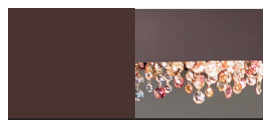

F02 Silver leaf frame comes with transparent pendants

V83 Matt bronze frame comes with amber colours pendants (ex P09)