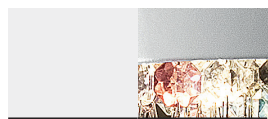

V95 Matt white frame comes with cold colours pendants (ex P06 / WH-M)