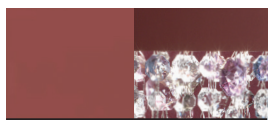

F01 Gold leaf frame comes with amber colors pendants

F02 Silver leaf frame comes with transparent pendants

F03 Copper leaf frame comes with copper colours pendants

V30 Oxide red frame comes with cold colours pendants