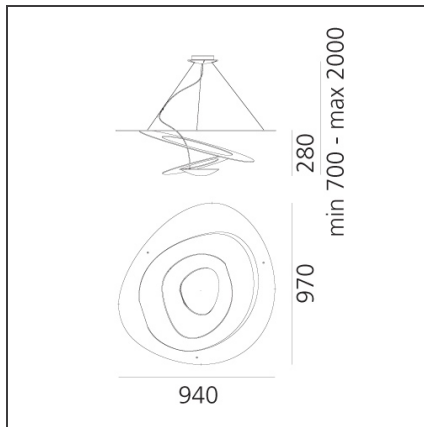

Pirce Suspension - White

IP20

Dimmerable: + -

TECHNICAL DRAWINGS

DESIGN BY

Giuseppe Maurizio Scutellà

DESCRIPTION

Suspension lamp in painted aluminium. Opening out of a slim disk are fluttering spirals, which fall gently downwards, creating magical effects of form and light.

FEATURES

Article Code:	1239010A	Material:	Aluminum
Colour:	White	Series:	Design
Installation:	Suspension	Area contract:	Residential
Environment:	Indoor	Emission:	Indirect

DIMENSIONS

Length:	cm 94	Glow Wire Test:	650
Width:	cm 97		
Height:	cm 28		
Max Height from ceiling:	cm 200		

NOT INCLUDED SOURCES

Category:	HALO	Color temperature (K):	2950K
Number:	1	Class:	A
Watt:	330W		
Lbs:	R7s		

ALTERNATIVE SOURCES

Category:	LED
Number:	1
Watt:	11w
Delivered lumens output (lm):	1110lm
Type:	2
Socket:	R7s
Class:	A

LUMINAIRE

Watt:	330W
Voltage:	220V-240V