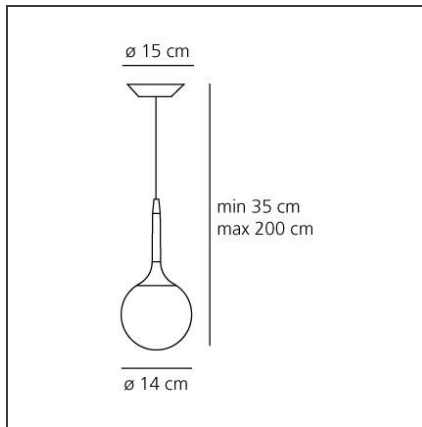

Castore suspension 14 (G9)

IP20

Dimmerable: + -

DESIGN BY

Michele De Lucchi, Huub Ubbens

DESCRIPTION

The spherical diffuser design is enhanced by a removable-fitting and tapering luminous stem, that makes a sweet transition from the strong diffuser light to the blind lamp structure area. Ceiling rose and stem in thermoplastic resin, blown glass diffuser.

TECHNICAL DRAWINGS

FEATURES

Article Code:	1045010A	Material:	Blown glass, polycarbonate
Colour:	White	Series:	Design
Installation:	Suspension	Area contract:	Hospitality, Retail, Residential
Environment:	Indoor	Emission:	Diffused

DIMENSIONS

Height:	cm 35	Glow Wire Test:	750
Base Diameter:	cm 15		
Max Height from ceiling:	cm 200		

NOT INCLUDED SOURCES

Category:	HALO	Class:	A
Number:	1		
Watt:	48W		
Socket:	G9		

ALTERNATIVE SOURCES

Category:	LED
Number:	1
Watt:	2,3W
Delivered lumens output (lm):	200lm
Type:	2
Socket:	G9
Class:	A

LUMINAIRE

Watt:	48W	Delivered lumens output (lm):	597lm
Voltage:	220V-240V	CCT:	2900K
		Efficiency:	81%
		Efficacy:	12lm/W

Notes

Available in four sizes.