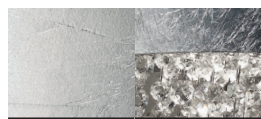

F02 Silver leaf frame comes with transparent pendants

F03 Copper leaf frame comes with copper colours pendants

V30 Oxide red frame comes with cold colours pendants

V50 Blue navy frame comes with amber colours pendants