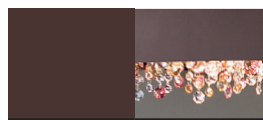

V95 Matt white frame comes with cold colours pendants (ex P06 / WH-M)

F01 Gold leaf frame comes with amber colors pendants

F02 Silver leaf frame comes with transparent pendants

F03 Copper leaf frame comes with copper colours pendants

V30 Oxide red frame comes with cold colours pendants

V50 Blue navy frame comes with amber colours pendants

V83 Matt bronze frame comes with amber colours pendants (ex P09)

G01 Burnished frame comes with amber colours pendants