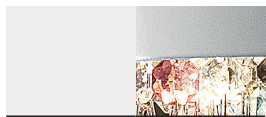

V95 Matt white frame comes with cold colours pendants (ex P06 / WH-M)

F01 Gold leaf frame comes with amber colors pendants

F02 Silver leaf frame comes with transparent pendants

F03 Copper leaf frame comes with copper colours pendants