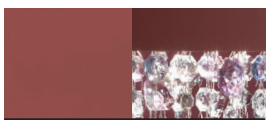

V95 Matt white frame comes with cold colours pendants (ex P06 / WH-M)

F01 Gold leaf frame comes with amber colors pendants

F02 Silver leaf frame comes with transparent pendants

F03 Copper leaf frame comes with copper colours pendants

V30 Oxide red frame comes with cold colours pendants

V50 Blue navy frame comes with amber colours pendants

V83 Matt bronze frame comes with amber colours pendants (ex P09)

G01 Burnished frame comes with amber colours pendants