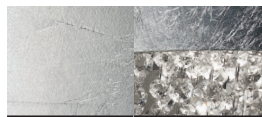

F01 Gold leaf frame comes with amber colors pendants

F02 Silver leaf frame comes with transparent pendants

F03 Copper leaf frame comes with copper colours pendants

V30 Oxide red frame comes with cold colours pendants