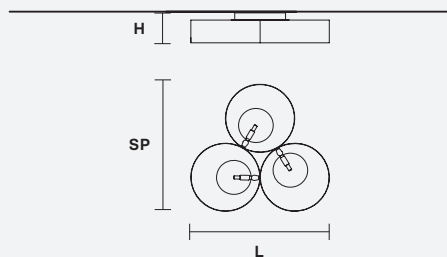

SOUND PL3

Design by: Giovanni Battista Gianola

MASIERO

Struttura in metallo, diffusore in vetro decorato.

Metal frame, decorated glass diffuser.

Metallstruktur, Diffusor aus dekoriertem Glas.

Structure en métal, diffuseur en verre coloré.

Металлический каркас, рассеиватель из декорированного стекла.

CE

H 14 cm / 5.51"

L 60 cm / 23.62"

SP 56 cm / 22.04"

STANDARD LIGHTING:

3×G9×40 W

LED LIGHTING:

DOWN: LED x 9W CRI>80

3000 K - 1440 lm

DIMMABLE: 1-10V + PUSH