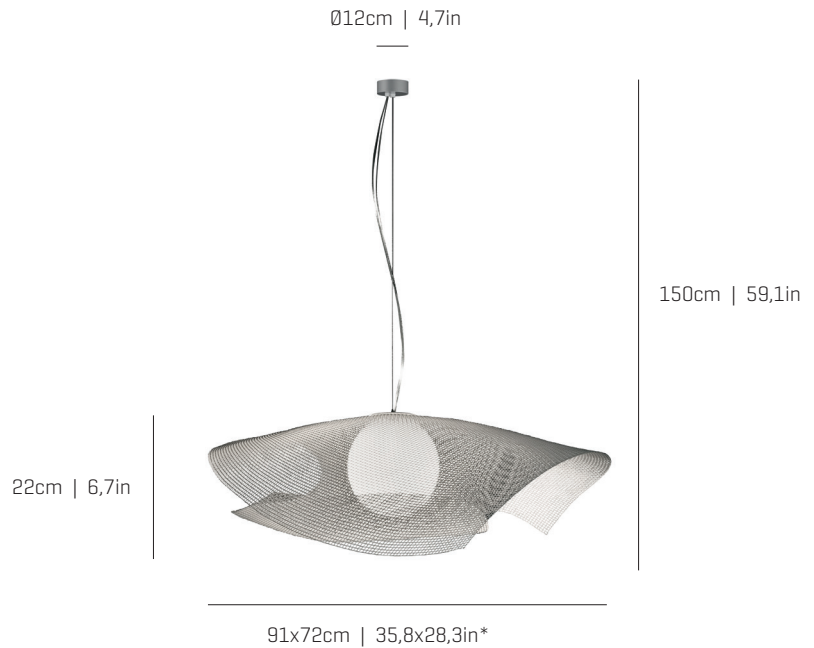

Mytilus

LED

ref. MY04G

LED / DIMMABLE

Pendant lamp

Lámpara colgante

Mytilus Collection

MY04

MY04G

MATERIAL FINISHES MATERIALES Y ACABADOS

LAMPSHADE TULIPA

LAMPSHADE

Painted stainless steel
Acero inoxidable pintado

One colour
Un color

CANOPY AND CABLE FLORÓN Y CABLE

CANOPY AND CABLE

Steel gloss nickel-plated
Acero níquel-satinado

Transparent cable
Cable transparente

LIGHT SOURCE BUILT-IN FUENTE DE LUZ INCLUIDA

230V - 50Hz

 8W 3000K 1067lm built-in
upon request 2700K 960lm

Dimming system: DALI / Switch DIM
upon request PHASE CUT