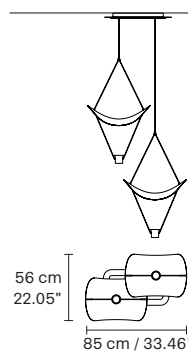

VOLLEE 2G RC CE

LED x 12 W CRI>80
3000 K - 1942lm
Dimmable: 1-10V + PUSH