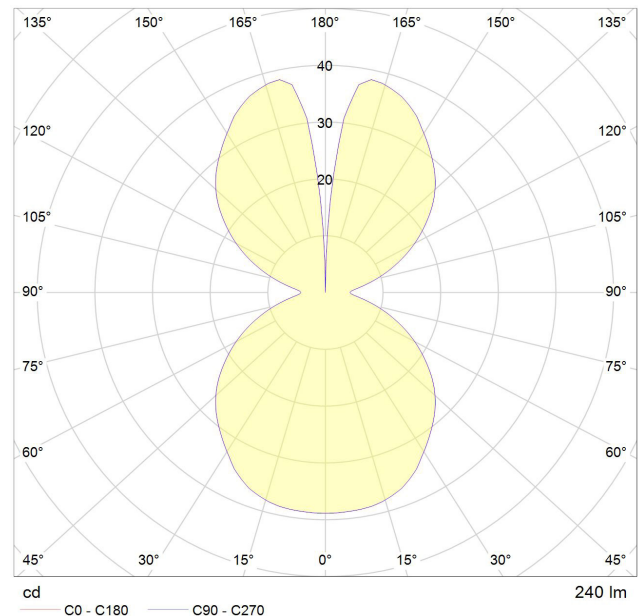

## LAMP

**Shape:** G125  
**Materials:** Brass cap, glass  
**Finish:** Clear  
**Beam angle:** 360°  
**Base:** E27  
**Weight:** 0.096 kg  
**Working temperature:** -5C to 40C  
**Warm up time:** Instant  
**Warranty:** 3 years  
**Input Voltage:** 220V-240V

## PERFORMANCE

CRI (colour rendering index)	95
Lamp lumen output	240
Luminaire circuits per watt (LM/W)	80
Lifetime (TM-21) (hours)	30,000
Colour Temperature	2500K
Power factor	0.8

## POLAR DIAGRAM

## OUTER CARTON

**Pc/ Ctn:** 20  
**Gross weight:** 4.3Kg  
**Length:** 68cm  
**Width:** 28cm  
**Height:** 42cm