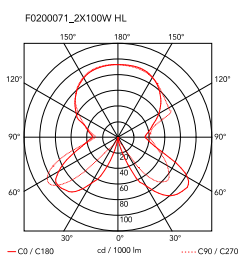

## Aoy

by Achille Castiglioni , 1975

Table lamp providing diffused light. Clear glass cylindrical lamp body. White opaline glass diffuser and reflector.

Mounting	Table
Environment	Indoor
Finish	Opal glass
Weight	12.1 Kg
Light sources available	1 x LED 8W E27 740lm 3000K [e] cod. RF25317 DIMMER 1 x LED 8W E27 740lm 2700K [e] cod. RF25323 DIMMER 1 x 1 LED 8W E27 525lm 2700K [e] cod. RF25570 DIMMER
Emergency	Without
Switching	ON/OFF Switch for each lamp on power cord
Voltage	220-250V
Power	1x MAX 100W + 1x MAX 70W
Battery	No
Supply included	Yes
Cord Length	2350 mm
Materials	Glass
Colors	F0200071 - Opal glass
Certificate	