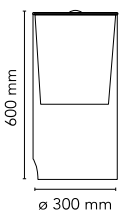

## Aoy

by Achille Castiglioni , 1975

Table lamp providing diffused light. Clear glass cylindrical lamp body. White opaline glass diffuser and reflector.

Mounting	Table
Environment	Indoor
Finish	Opal glass
Weight	12.1 Kg
Light sources available	1 x LED 8W E27 740lm 3000K [e] cod. RF25317 DIMMER 1 x LED 8W E27 740lm 2700K [e] cod. RF25323 DIMMER 1 x 1 LED 8W E27 525lm 2700K [e] cod. RF25570 DIMMER
Emergency	Without
Switching	ON/OFF Switch for each lamp on power cord
Voltage	220-250V
Power	1x MAX 100W + 1x MAX 70W
Battery	No
Supply included	Yes
Cord Length	2350 mm
Materials	Glass
Colors	F0200071 - Opal glass
Certificate	