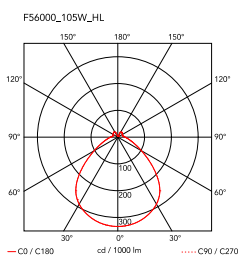

Parentesi dimmer

by Achille Castiglioni & Pio Manzù , 1971

Lamp providing direct light. Lamp moves vertically via sliding of a painted or nickel-plated shaped steel tube on a ceiling-to-floor steel cable (4000 mm long). Fixture head made of injection-molded black elastomer housing a switch. On the cable there is the electronic dimmer which allows the regulation of light brightness.