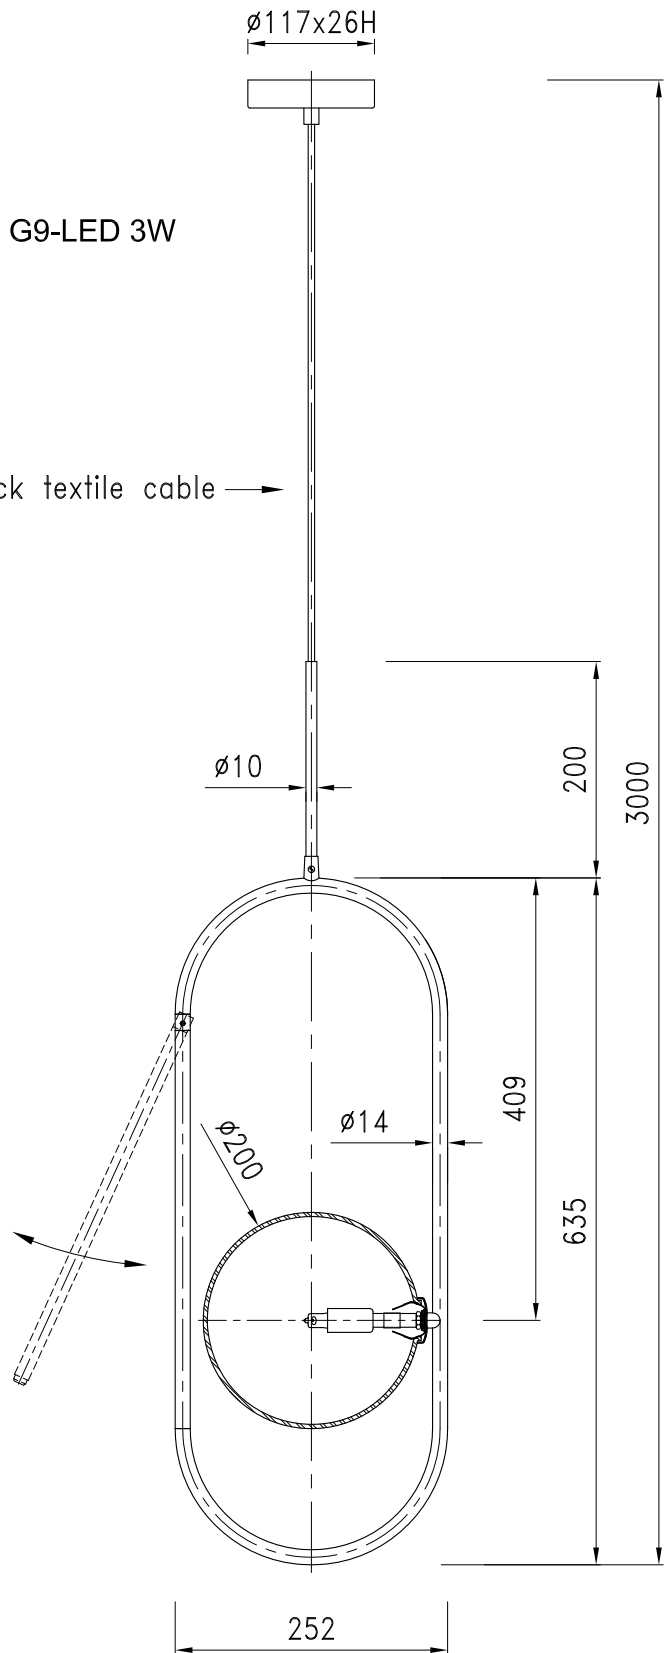

# C1258 / 1

Bulb: Halogen G9 bulb 33W or G9-LED 3W

Finish: matt brass

Glass:  $\varnothing$ 20cm opal

Black textile cable

Black textile cable →

aromas

ABBACUS

Scale: 1:5

Drawing: 1.1

MEASURES IN MM

C1258/1

Date: 20 / 10 / 2017