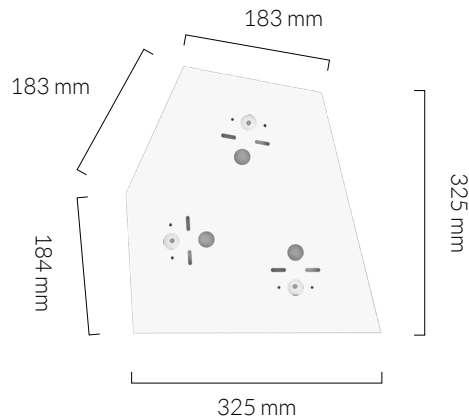

## OUTER CARTON

- Pc/ Ctn: 6
- Gross weight: 6kg
- Length: 63cm
- Width: 40cm
- Height: 26cm

## FIXTURE

**Type:** Pendant  
**Materials:** Brass  
**Finish:** High sheen  
**Ceiling rose dimensions:** 80mm x 25mm  
**Lampholder:** E27  
**Weight:** 0.388 kg  
**Warranty:** 1 year  
**Input Voltage:** 220-240V  
**Cord:** 3 metre cord, Black fabric covered silicone  
**Luminaire:** Class II  
**Wattage:** Max 60 W

## OUTER CARTON

**Pc/ Ctn:** 8  
**Gross weight:** 5.4 kg  
**Length:** 22cm  
**Width:** 44cm  
**Height:** 23.5cm

EAN UK: 5060400151615

IP20

## FIXTURE

**Type:** Ceiling Plate  
**Materials:** Steel  
**Finish:** Matte white, powder coated  
**Warranty:** 1 years  
**Weight:** 0.965 kg  
**Length:** 350mm  
**Width:** 334mm  
**Height:** 40mm