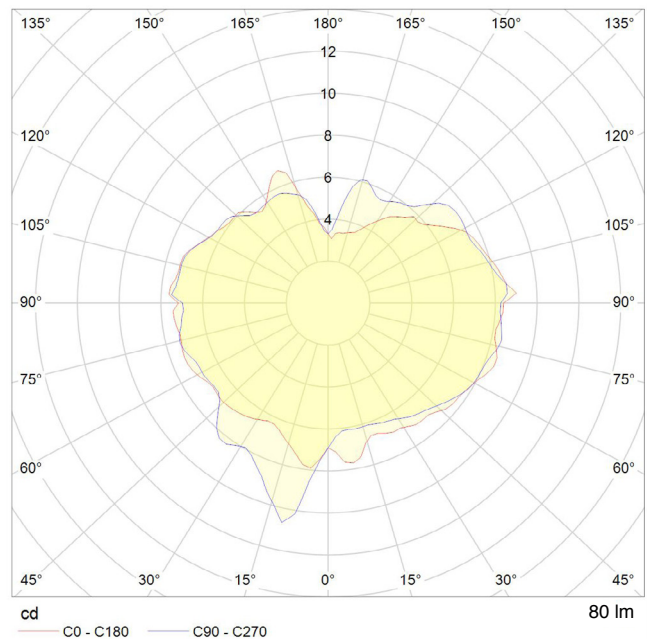

2 WATT | 80 LUMENS | 2200K

*Decorative LED filament lamp made of mouth-blown glass. This lamp uses 2 Watts of power and achieves 80 Lumens at a CRI of 95. It has an IP54 rating.*

## LAMP

- Shape: Custom
- Materials: Brass cap, mouth-blown glass
- Finish: Iron tinted
- Beam angle: 360°
- Base: E27
- Weight: 0.17 kg
- Working temperature: -5C to 40C
- Warm up time: Instant
- Warranty: 3 years
- Input Voltage: 220V-240V

## PERFORMANCE

CRI (colour rendering index)	95
Lamp lumen output	80
Luminaire circuits per watt (LM/W)	40
Lifetime (TM-21) (hours)	15,000
Colour Temperature	2200K
Power factor	0.9

## POLAR DIAGRAM