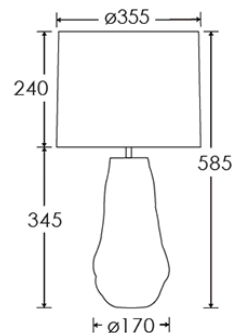

#### BASE WEIGHT

6.9 kg approx.

Dimensions in mm and approximate  
(Solid glass bases may vary in  
dimensions to a maximum of 50mm)