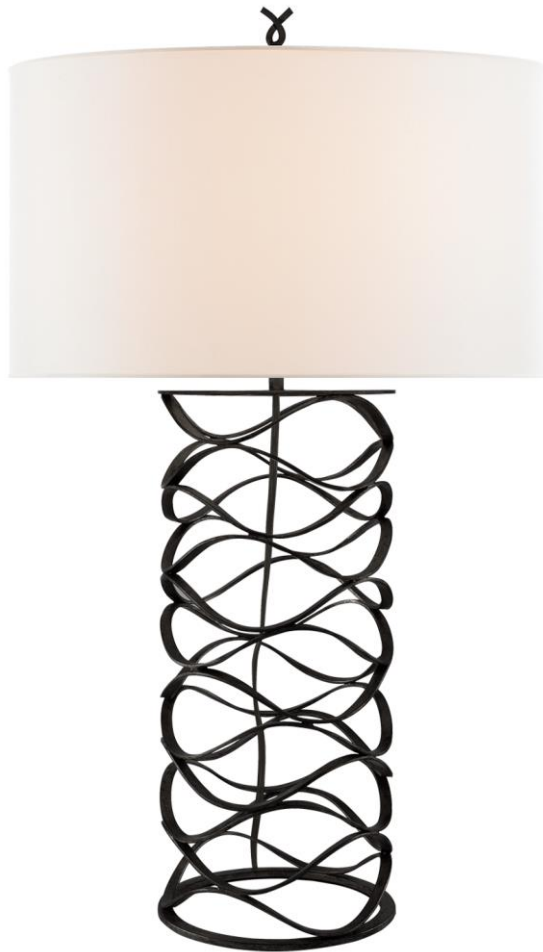

SPEC SHEET

Bracelet Table Lamp

Item # S 3045AI-L-EU

Designer: Barry Goralnick

Height: 76.9cm

Width: 45.8cm

Base: 20.4cm Round

Finishes: AI, BSL, GI

Shade Treatments: L

Shade Details: 45.8cm x 45.8cm x 22.9cm

Socket: E27

Wattage: 100 A

IP Rating: IP20

Note: French Wired