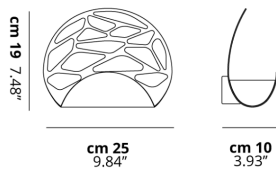

FRAME	DIFFUSOR	LED COLOUR	CODE
Coppery Bronze	None	2700K	141012
Matte White 9010	None	2700K	141011