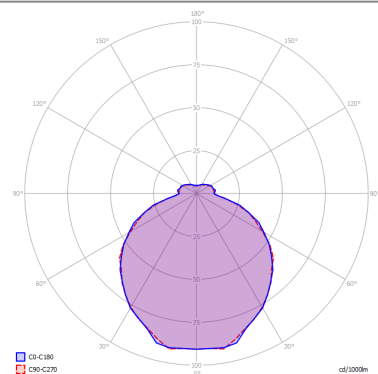

KELLY

Medium Sphere 50

FEATURES

- Frame:** Metal
- Diffusor:** Glass
- Dimmable:** Yes
- Dimmer:** Not Included
- Bulb:** Not Included

BULB

-  **E27 Classic A60** 3 x max 46W eco
- or _____
-  **E27 CFL [compact]** 3 x max 23W
- or _____
-  **E27 LED** 3 x max available

SPECIFICATION SHEET

CERTIFICATION

PHOTOMETRIC CURVE

FRAME

-  Coppery Bronze
-  Matte White 9010

DIFFUSOR

-  Glossy White
-  Glossy White

LED COLOUR