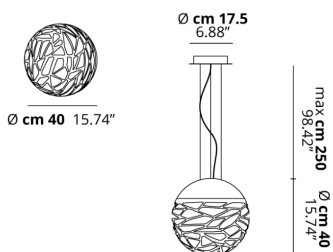

KELLY

Small Sphere 40

FEATURES

- Frame:** Metal
- Diffusor:** Glass
- Dimmable:** Yes
- Dimmer:** Not Included
- Bulb:** Not Included

BULB

-  **E27 Classic A60** 3 x max 46W eco
- or _____
-  **E27 CFL [compact]** 3 x max 23W
- or _____
-  **E27 LED** 3 x max available

SPECIFICATION SHEET

CERTIFICATION

PHOTOMETRIC CURVE

FRAME	DIFFUSOR	LED COLOUR	CODE
 Coppery Bronze	 Glossy White	Optionally	141250
 Matte White 9010	 Glossy White	Optionally	141003