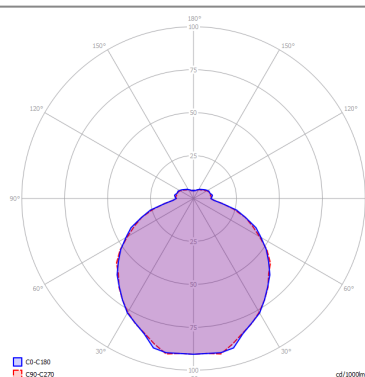

KELLY

Small Sphere 40

FEATURES

- Frame:** Metal
- Diffusor:** Glass
- Dimmable:** Yes
- Dimmer:** Not Included
- Bulb:** Not Included

BULB

-  **E27 Classic A60** 3 x max 46W eco
- or _____
-  **E27 CFL [compact]** 3 x max 23W
- or _____
-  **E27 LED** 3 x max available

SPECIFICATION SHEET

CERTIFICATION

PHOTOMETRIC CURVE

FRAME	DIFFUSOR	LED COLOUR	CODE
 Coppery Bronze	 Glossy White	Optionally	141250
 Matte White 9010	 Glossy White	Optionally	141003