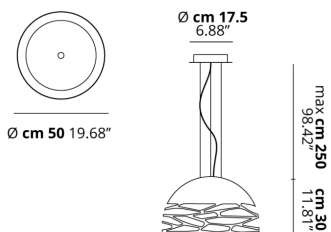

KELLY

Small Dome 50

FEATURES

- Frame:** Metal
- Diffusor:** Glass
- Dimmable:** Yes
- Dimmer:** Not Included
- Bulb:** Not Included

BULB

-  **E27 Classic A60** 3 x max 46W eco
- or _____
-  **E27 CFL [compact]** 3 x max 23W
- or _____
-  **E27 LED** 3 x max available

SPECIFICATION SHEET

CERTIFICATION

PHOTOMETRIC CURVE

FRAME	DIFFUSOR	LED COLOUR	CODE
 Coppery Bronze	 Glossy White	Optionally	141009
 Matte Black	 Glossy White	Optionally	141016
 Matte White 9010	 Glossy White	Optionally	141002