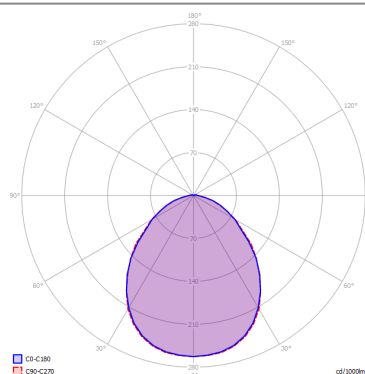

KELLY

Small Dome 50

FEATURES

- Frame:** Metal
- Diffusor:** Glass
- Dimmable:** Yes
- Dimmer:** Not Included
- Bulb:** Not Included

BULB

-  **E27 Classic A60** 3 x max 46W eco
- or _____
-  **E27 CFL [compact]** 3 x max 23W
- or _____
-  **E27 LED** 3 x max available

SPECIFICATION SHEET

CERTIFICATION

PHOTOMETRIC CURVE

FRAME	DIFFUSOR	LED COLOUR	CODE
 Coppery Bronze	 Glossy White	Optionally	141009
 Matte Black	 Glossy White	Optionally	141016
 Matte White 9010	 Glossy White	Optionally	141002