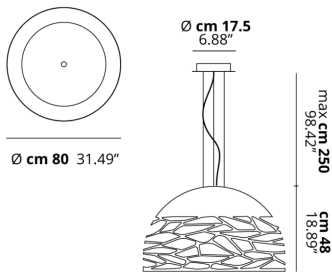

KELLY

Large Dome 80

FEATURES

- Frame:** Metal
- Diffusor:** Glass
- Dimmable:** Yes
- Dimmer:** Not Included
- Bulb:** Not Included

BULB

-  **E27 Classic A60** 4 x max 46W eco
- or _____
-  **E27 CFL [compact]** 4 x max 23W
- or _____
-  **E27 LED** 4 x max available

SPECIFICATION SHEET

CERTIFICATION

PHOTOMETRIC CURVE

FRAME	DIFFUSOR	LED COLOUR	CODE
 Coppery Bronze	 Glossy White	Optionally	141010
 Matte Black	 Glossy White	Optionally	141017
 Matte White 9010	 Glossy White	Optionally	141001