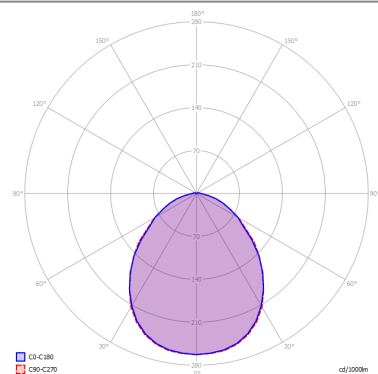

CERTIFICATION

PHOTOMETRIC CURVE

FRAME	DIFFUSOR	LED COLOUR	CODE
Copperty Bronze	Glossy White	Optionally	141014
Matte Black	Glossy White	Optionally	141018
Matte White 9010	Glossy White	Optionally	141013