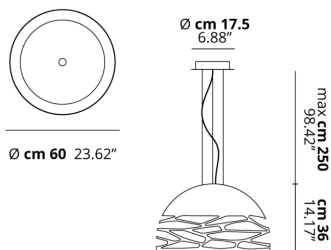

KELLY

Medium Dome 60

FEATURES

- **Frame:** Metal
- **Diffusor:** Glass
- **Dimmable:** Yes
- **Dimmer:** Not Included
- **Bulb:** Not Included

BULB

- **E27 Classic A60** 3 x max 46W eco
- or _____
- **E27 CFL [compact]** 3 x max 23W
- or _____
- **E27 LED** 3 x max available

SPECIFICATION SHEET

CERTIFICATION

PHOTOMETRIC CURVE

FRAME	DIFFUSOR	LED COLOUR	CODE
Copperty Bronze	Glossy White	Optionally	141014
Matte Black	Glossy White	Optionally	141018
Matte White 9010	Glossy White	Optionally	141013