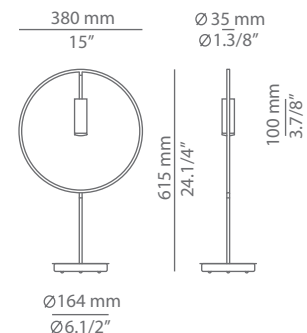

Special instructions