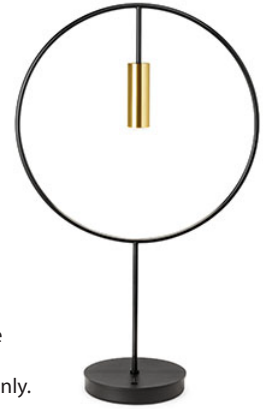

# REVOLTA M-3637

## table lamp

Date	Type
Project	
Location	
Model #	Quantity
Specifier	

### Description

Table lamp with a circular body, cylindrical aluminium head and acrylic (PMMA) lens diffuser.

50° angle acrylic optic lens conversion kit is optional.

Sensor dimmer. Universal Plug.

Pictures above might not show the specified dimensions or material. They are for illustration purposes only.

### Ordering information

Product Code	Lamp	Finish body	Finish head	Accessories
M-3637-W	LED 6,1W (2700K / Ang 120° / >80 CRI / 350mA) Universal Voltage (included) Typ* 665 lumens <b>A++</b>	26 BLK Black 71 WH White CUSTOM	26 BLK Black 61 S GLD Satin Gold 71 WH White CUSTOM	50° angle acrylic optic lens conversion kit E67353001
M-3637-M	LED 6,1W (3000K / Ang 120° / >80 CRI / 350mA) Universal Voltage (included) Typ* 703 lumens <b>A++</b>	26 BLK Black 71 WH White CUSTOM	26 BLK Black 61 S GLD Satin Gold 71 WH White CUSTOM	50° angle acrylic optic lens conversion kit E67353001