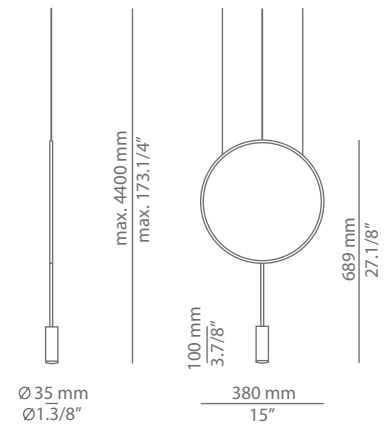

REVOLTA

T-3635C / T-3636C
suspension

Date	Type
Project	
Location	
Model #	Quantity
Specifier	

Ordering information

Code	Lamp	Finish body	Finish head	Finish Panel
■ T-3635C-W	■ LED 6,1W (2700K / Ang 120° / >80 CRI / 350mA) Universal Voltage (included) Typ* 665 lumens A++	■ 26 BLK Black ■ 71 WH White ■ CUSTOM	■ 26 BLK Black ■ 61 S GLD Satin Gold ■ 71 WH White ■ CUSTOM	■ 82 BL Blue ■ 83 EGP Eggplant ■ 84 SLM Salmon ■ CUSTOM
■ T-3635C-M	■ LED 6,1W (3000K / Ang 120° / >80 CRI / 350mA) Universal Voltage (included) Typ* 703 lumens A++			

Product includes

Code	Description
■ T-3635C	1 Revolta pendant
■ 6710000XX	1 driver / Non dimmable

Accessories

Code	Description
■ E67353001	50° angle acrylic optic lens conversion kit
■ 123635XX0	Acoustic Panel Ø 380mm