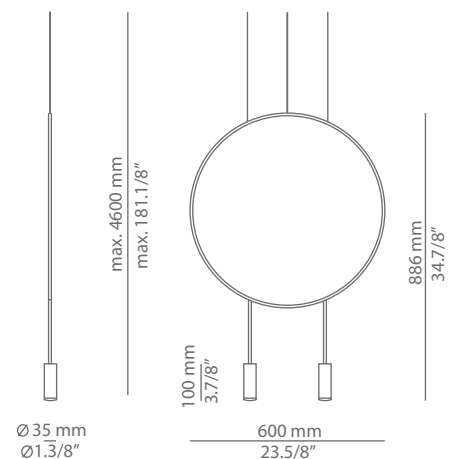

Accessories

Code	Description
■ E67353001	50° angle acrylic optic lens conversion kit
■ 123636XX0	Acoustic Panel Ø 600mm