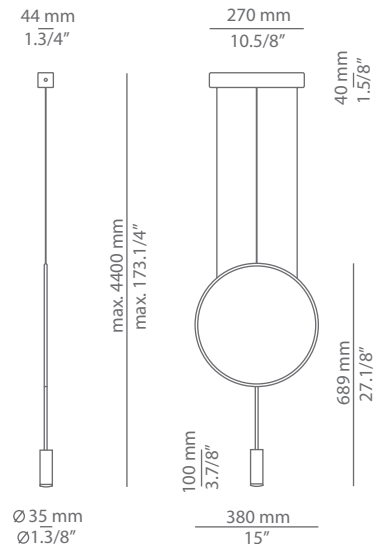

Finish Panel

82 BL	Blue
83 EGP	Eggplant
84 SLM	Salmon
CUSTOM	

SPECIAL REQUIREMENTS

Custom versions

We offer custom plated or RAL finishes. Alternate lamping and sizes available for projects. Consult our offices.

Special instructions

ESTILUZ, S.A.
Carretera d'Ogassa, s/n
17860 Sant Joan de les Abadesses
T+34 972 720 125
F+34 972 720 796

estiluz@estiluz.com
www.estiluz.com