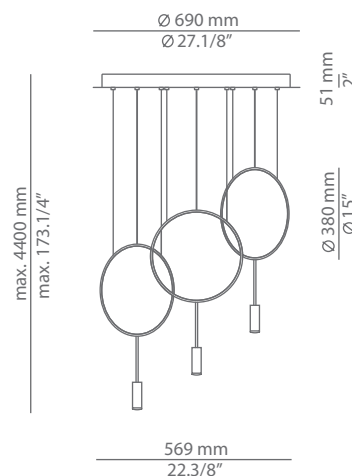

Code	Composition includes	Temperature
☐ R70.3S revolta	☐ 1 round canopy 113535XX4 ☐ 3 units of T-3635C ☐ 3 drivers / Non dimmable	☐ T-3635C-W (2700K / 665 lumens) ☐ T-3635C-M (3000K / 703 lumens)
	<table border="1"> <thead> <tr> <th>Canopy</th> <th>Body</th> <th>Head</th> </tr> </thead> <tbody> <tr> <td> ☐ 26 BLK Black ☐ 71 WH White </td> <td> ☐ 26 BLK Black ☐ 71 WH White ☐ CUSTOM </td> <td> ☐ 26 BLK Black ☐ 61 S GLD Satin Gold ☐ 71 WH White ☐ CUSTOM </td> </tr> </tbody> </table>	
	<table border="1"> <thead> <tr> <th>Optional</th> <th>Finish Panel</th> </tr> </thead> <tbody> <tr> <td> ☐ Add up to 3 acoustic panels 123635XX0 ☐ 1 driver / Dimmable Triac </td> <td> ☐ 82 BL Blue ☐ 83 EGP Eggplant ☐ 84 SLM Salmon ☐ CUSTOM </td> </tr> </tbody> </table>