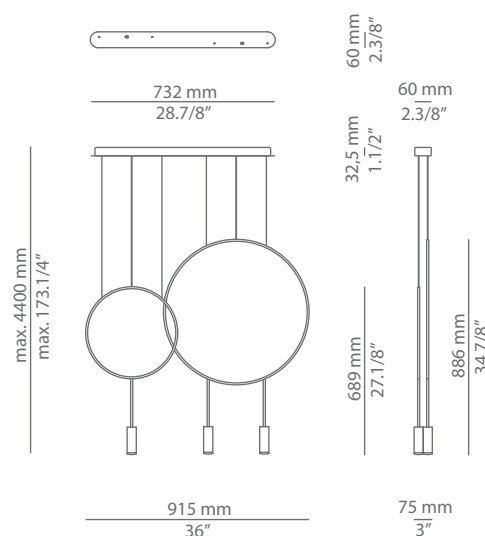

Pictures above might not show the specified dimensions or material. They are for illustration purposes only.

Ordering information

Code	Lamp	Canopy	Finish body	Finish head
T-3635-W	LED 6,1W (2700K / Ang 120° / >80 CRI / 350mA) Universal Voltage (included) Typ* 665 lumens A++	26 BLK Black 71 WH White	26 BLK Black 71 WH White CUSTOM	26 BLK Black 61 S GLD Satin Gold 71 WH White CUSTOM
T-3635-M	LED 6,1W (3000K / Ang 120° / >80 CRI / 350mA) Universal Voltage (included) Typ* 703 lumens A++			

Pictures above might not show the specified dimensions or material. They are for illustration purposes only.

Ordering information

Code	Lamp	Canopy	Finish body	Finish head
T-3636-W	LED 2x6,1W (2700K / Ang 120° / >80 CRI / 350mA) 230V (included) Typ* 2x665 lumens	26 BLK Black 71 WH White	26 BLK Black 71 WH White CUSTOM	26 BLK Black 61 S GLD Satin Gold 71 WH White CUSTOM
T-3636-M	LED 2x6,1W (3000K / Ang 120° / >80 CRI / 350mA) 230V (included) Typ* 2x703 lumens			

Code ■ L73.1S1D revolta	Composition includes ■ 1 linear canopy 113535XX1 ■ 1 unit of T-3635C ■ 1 unit of T-3636C ■ 2 drivers / Non dimmable	Temperature ■ T-3635C-W / T-3636C-W (2700K / 665 lumens) ■ T-3635C-M / T-3636C-M (3000K / 703 lumens)	
	Canopy ■ 26 BLK Black ■ 71 WH White	Body ■ 26 BLK Black ■ 71 WH White ■ CUSTOM	Head ■ 26 BLK Black ■ 61 S GLD Satin Gold ■ 71 WH White ■ CUSTOM
	Optional ■ 1 acoustic panel 123635XX0 ■ 1 acoustic panel 123636XX0 ■ 1 driver / Dimmable Triac	Finish Panel ■ 82 BL Blue ■ 83 EGP Eggplant ■ 84 SLM Salmon ■ CUSTOM	