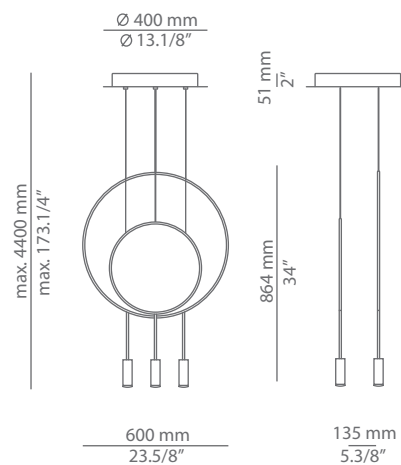

REVOLTA

T-3635 / T-3636

suspension

Date	Type
Project	
Location	
Model #	Quantity
Specifier	

Many possible configurations with T-3635C and T-3636C

Code	Composition includes	Temperature
☐ R40.1S1D revolta	☐ 1 round canopy 113635XX1 ☐ 1 unit of T-3635C ☐ 1 unit of T-3636C ☐ 2 drivers / Non dimmable	☐ T-3635C-W / T-3636C-W (2700K / 665 lumens) ☐ T-3635C-M / T-3636C-M (3000K / 703 lumens)
	<table border="1"> <thead> <tr> <th>Canopy</th> <th>Body</th> <th>Head</th> </tr> </thead> <tbody> <tr> <td> ☐ 26 BLK Black ☐ 71 WH White </td> <td> ☐ 26 BLK Black ☐ 71 WH White ☐ CUSTOM </td> <td> ☐ 26 BLK Black ☐ 61 S GLD Satin Gold ☐ 71 WH White ☐ CUSTOM </td> </tr> </tbody> </table>	
	<table border="1"> <thead> <tr> <th>Optional</th> <th>Finish Panel</th> </tr> </thead> <tbody> <tr> <td> ☐ 1 acoustic panel 123635XX0 ☐ 1 acoustic panel 123636XX0 ☐ 1 driver / Dimmable Triac </td> <td> ☐ 82 BL Blue ☐ 83 EGP Eggplant ☐ 84 SLM Salmon ☐ CUSTOM </td> </tr> </tbody> </table>