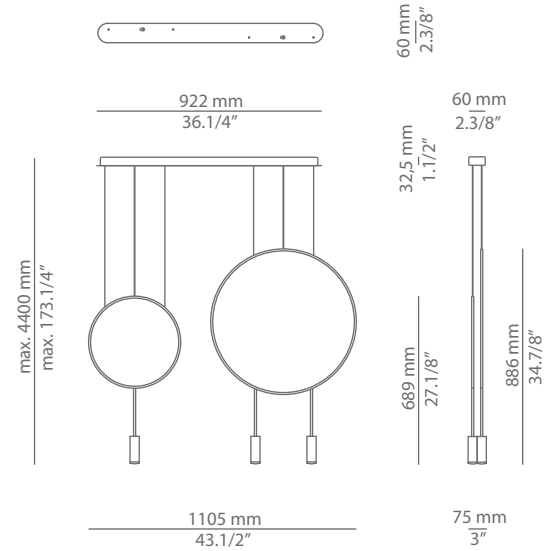

REVOLTA

T-3635 / T-3636

suspension

Date	Type
Project	
Location	
Model #	Quantity
Specifier	

Many possible configurations with T-3635C and T-3636C

Code	Composition includes	Temperature
☐ L92.1S1D revolta	☐ 1 linear canopy 113535XX3 ☐ 1 unit of T-3635C ☐ 1 unit of T-3636C ☐ 2 drivers / Non dimmable	☐ T-3635C-W / T-3636C-W (2700K / 665 lumens) ☐ T-3635C-M / T-3636C-M (3000K / 703 lumens)
	<table border="1"> <tr> <th>Canopy</th> <th>Body</th> <th>Head</th> </tr> <tr> <td> ☐ 26 BLK Black ☐ 71 WH White </td> <td> ☐ 26 BLK Black ☐ 71 WH White ☐ CUSTOM </td> <td> ☐ 26 BLK Black ☐ 61 S GLD Satin Gold ☐ 71 WH White ☐ CUSTOM </td> </tr> </table>	
	<table border="1"> <tr> <th>Optional</th> <th>Finish Panel</th> </tr> <tr> <td> ☐ 1 acoustic panel 123635XX0 ☐ 1 acoustic panel 123636XX0 ☐ 1 driver / Dimmable Triac </td> <td> ☐ 82 BL Blue ☐ 83 EGP Eggplant ☐ 84 SLM Salmon ☐ CUSTOM </td> </tr> </table>