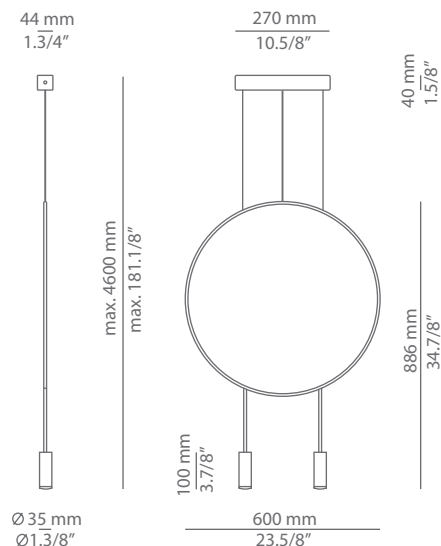

Finish Panel

82 BL	Blue
83 EGP	Eggplant
84 SLM	Salmon
CUSTOM	

SPECIAL REQUIREMENTS

Custom versions

We offer custom plated or RAL finishes. Alternate lamping and sizes available for projects. Consult our offices.

Special instructions