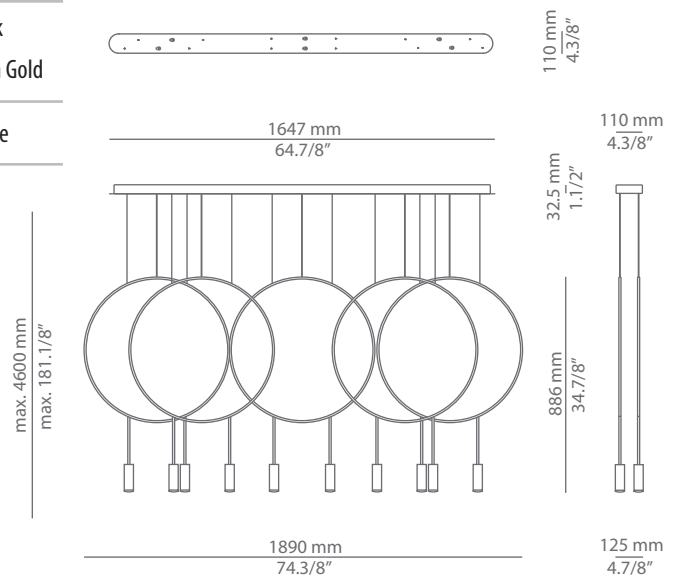

Code	Composition includes	Temperature
☐ L165.5D revolta	☐ 1 linear canopy 113535XX7 ☐ 5 units of T-3636C ☐ 5 drivers / Dimmable Triac	☐ T-3636C-W (2700K / 665 lumens) ☐ T-3636C-M (3000K / 703 lumens)
	<table border="1"> <tr> <th>Canopy</th> <th>Body</th> <th>Head</th> </tr> <tr> <td> ☐ 26 BLK Black ☐ 71 WH White </td> <td> ☐ 26 BLK Black ☐ 71 WH White ☐ CUSTOM </td> <td> ☐ 26 BLK Black ☐ 61 S GLD Satin Gold ☐ 71 WH White ☐ CUSTOM </td> </tr> </table>	
	<table border="1"> <tr> <th>Optional</th> <th>Finish Panel</th> </tr> <tr> <td> ☐ Add up to 5 acoustic panels 123636XX0 </td> <td> ☐ 82 BL Blue ☐ 83 EGP Eggplant ☐ 84 SLM Salmon ☐ CUSTOM </td> </tr> </table>