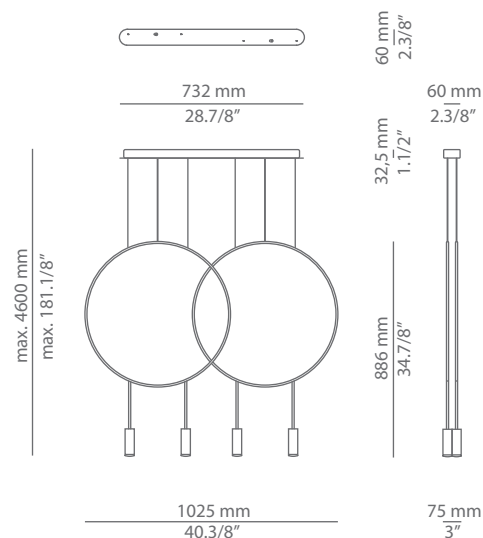

Pictures above might not show the specified dimensions or material. They are for illustration purposes only.

Ordering information

Code	Lamp	Canopy	Finish body	Finish head
T-3635-W	LED 6,1W (2700K / Ang 120° / >80 CRI / 350mA) Universal Voltage (included) Typ* 665 lumens A++	26 BLK Black 71 WH White	26 BLK Black 71 WH White CUSTOM	26 BLK Black 61 S GLD Satin Gold 71 WH White CUSTOM
T-3635-M	LED 6,1W (3000K / Ang 120° / >80 CRI / 350mA) Universal Voltage (included) Typ* 703 lumens A++			

REVOLTA

T-3635 / T-3636

suspension

Date	Type
Project	
Location	
Model #	Quantity
Specifier	

Many possible configurations with T-3635C and T-3636C

Code ■ L173.2D revolta	Composition includes ■ 1 linear canopy 113535XX1 ■ 2 units of T-3636C ■ 2 drivers / Dimmable Triac	Temperature ■ T-3636C-W (2700K / 665 lumens) ■ T-3636C-M (3000K / 703 lumens)	
	Canopy ■ 26 BLK Black ■ 71 WH White	Body ■ 26 BLK Black ■ 71 WH White ■ CUSTOM	Head ■ 26 BLK Black ■ 61 S GLD Satin Gold ■ 71 WH White ■ CUSTOM
	Optional ■ Add up to 2 acoustic panels 123636XX0	Finish Panel ■ 82 BL Blue ■ 83 EGP Eggplant ■ 84 SLM Salmon ■ CUSTOM	

Code ■ L73.1S1D revolta	Composition includes ■ 1 linear canopy 113535XX1 ■ 1 unit of T-3635C ■ 1 unit of T-3636C ■ 2 drivers / Non dimmable	Temperature ■ T-3635C-W / T-3636C-W (2700K / 665 lumens) ■ T-3635C-M / T-3636C-M (3000K / 703 lumens)	
	Canopy ■ 26 BLK Black ■ 71 WH White	Body ■ 26 BLK Black ■ 71 WH White ■ CUSTOM	Head ■ 26 BLK Black ■ 61 S GLD Satin Gold ■ 71 WH White ■ CUSTOM
	Optional ■ 1 acoustic panel 123635XX0 ■ 1 acoustic panel 123636XX0 ■ 1 driver / Dimmable Triac	Finish Panel ■ 82 BL Blue ■ 83 EGP Eggplant ■ 84 SLM Salmon ■ CUSTOM	